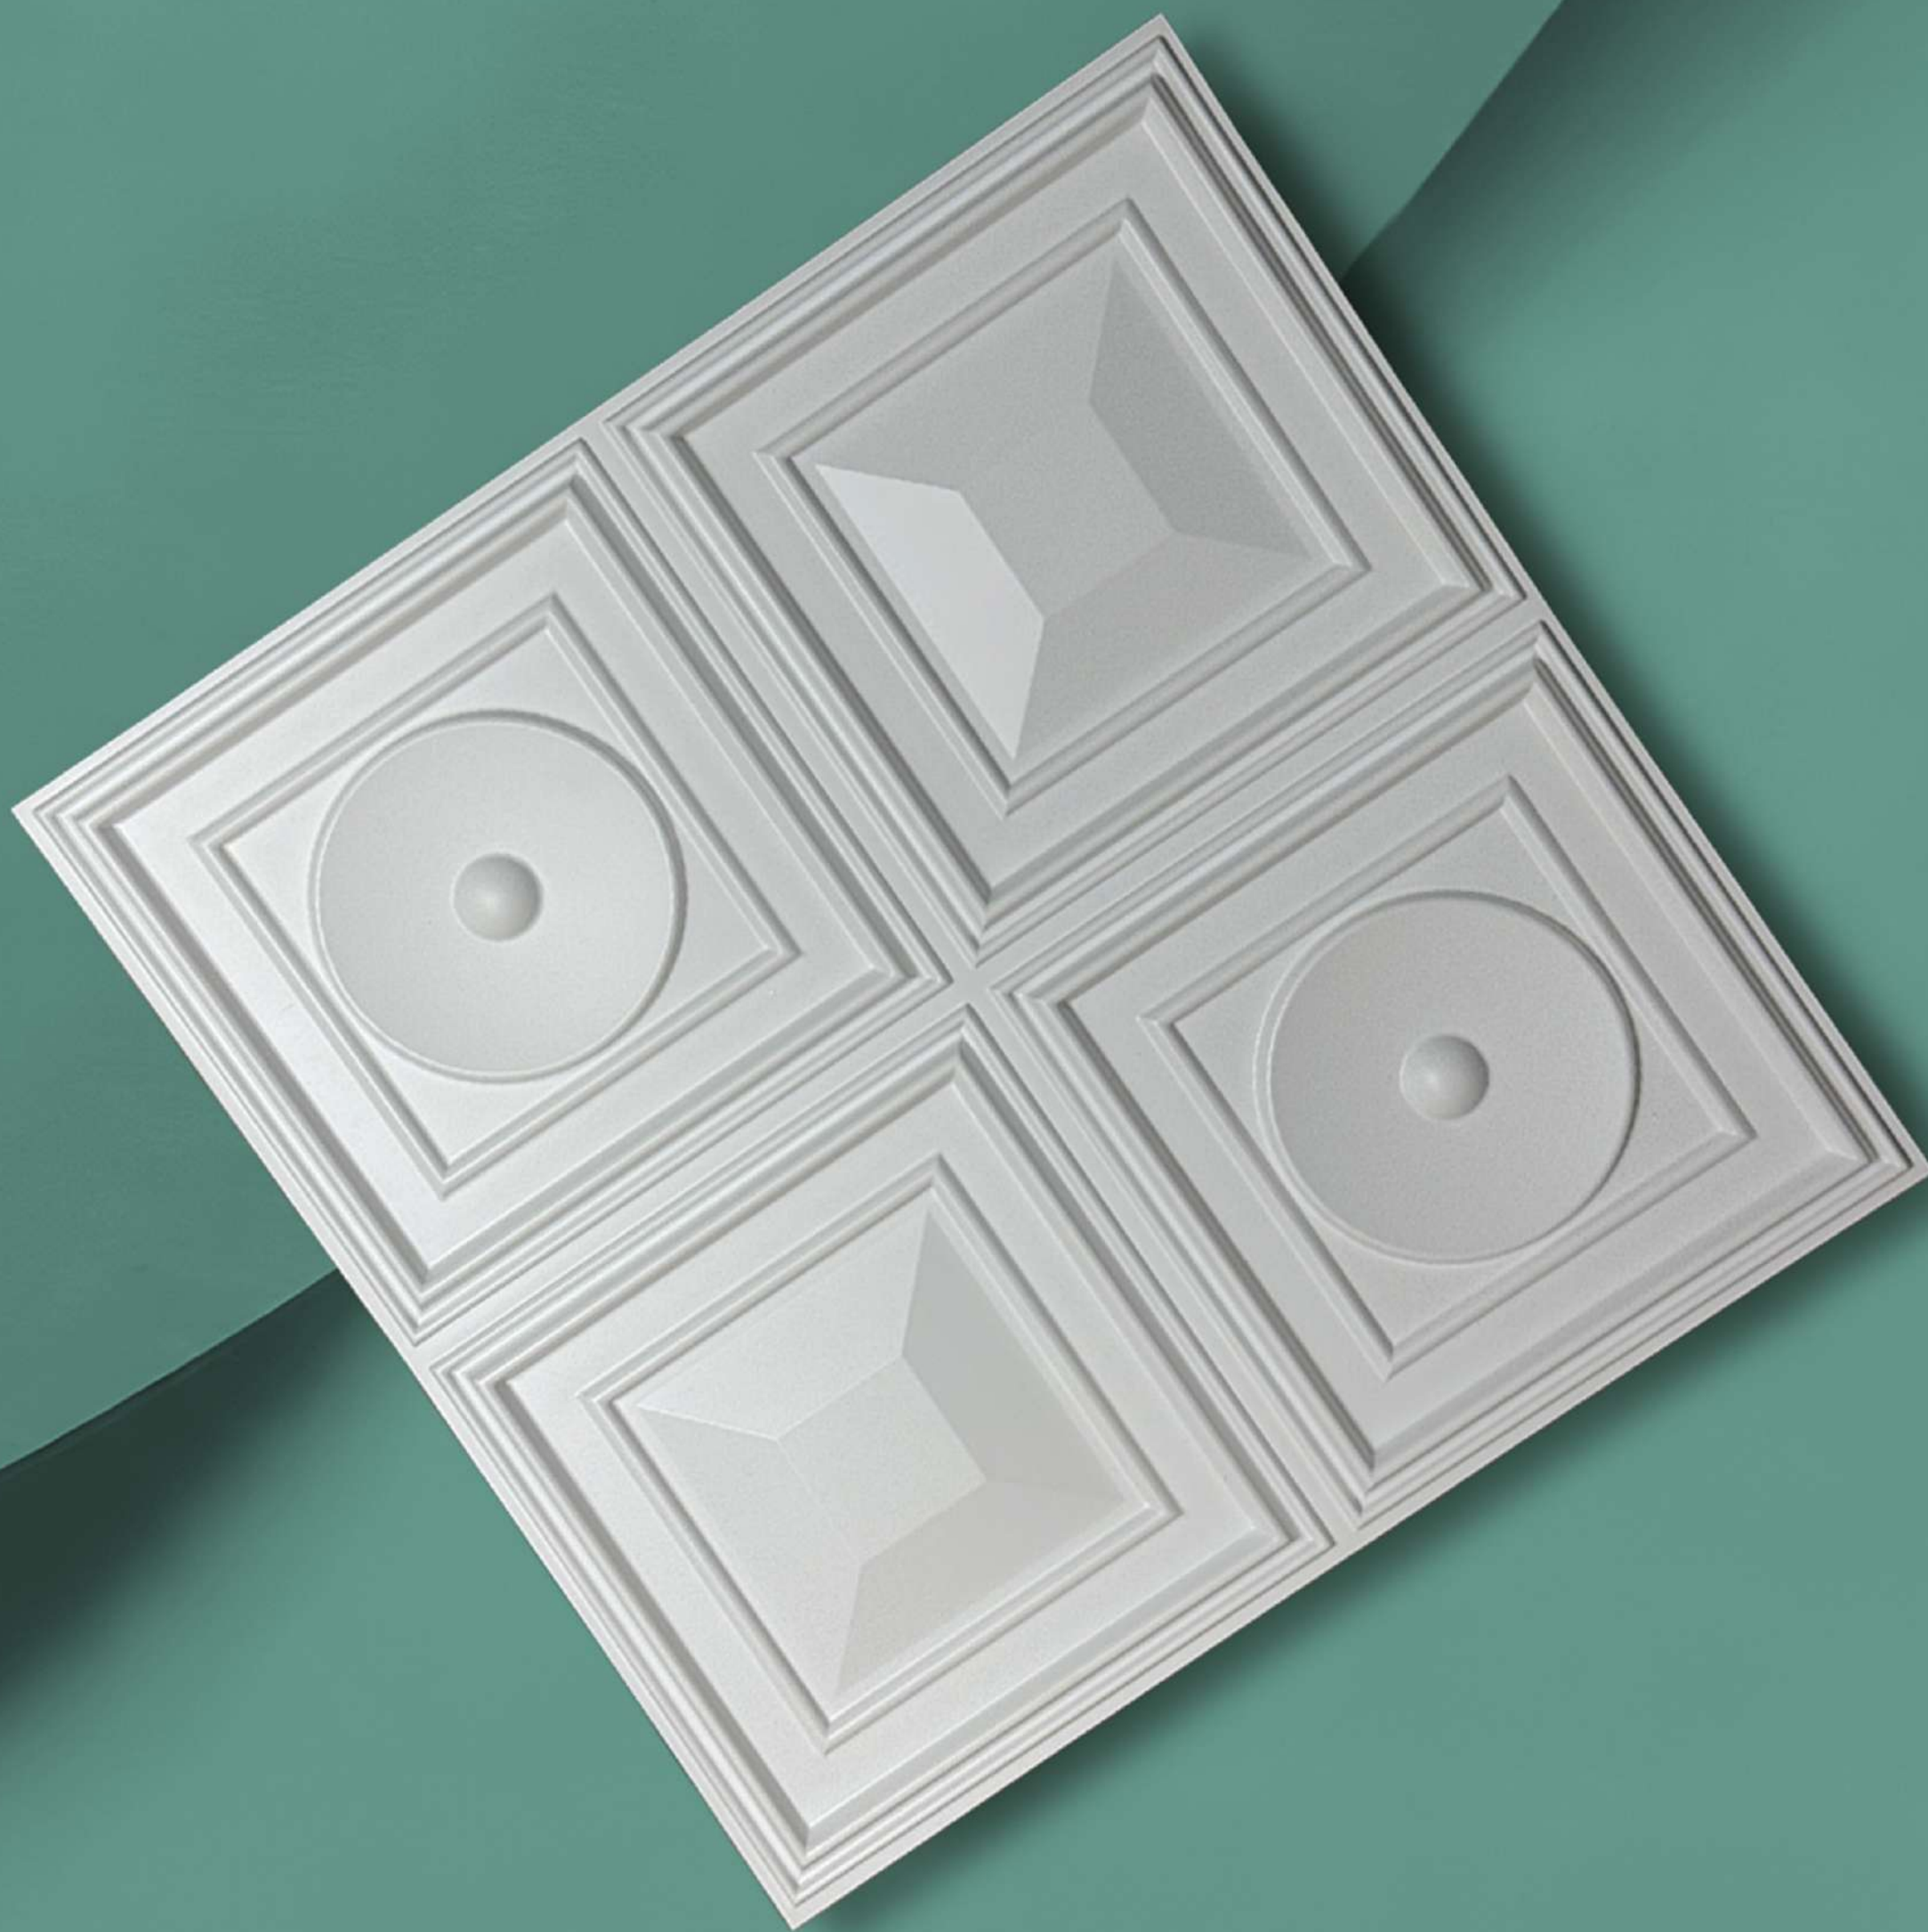

| TD089 (CIRCLE SQUARE SERIES)

Adhams®

Matte White
500mmX500mm