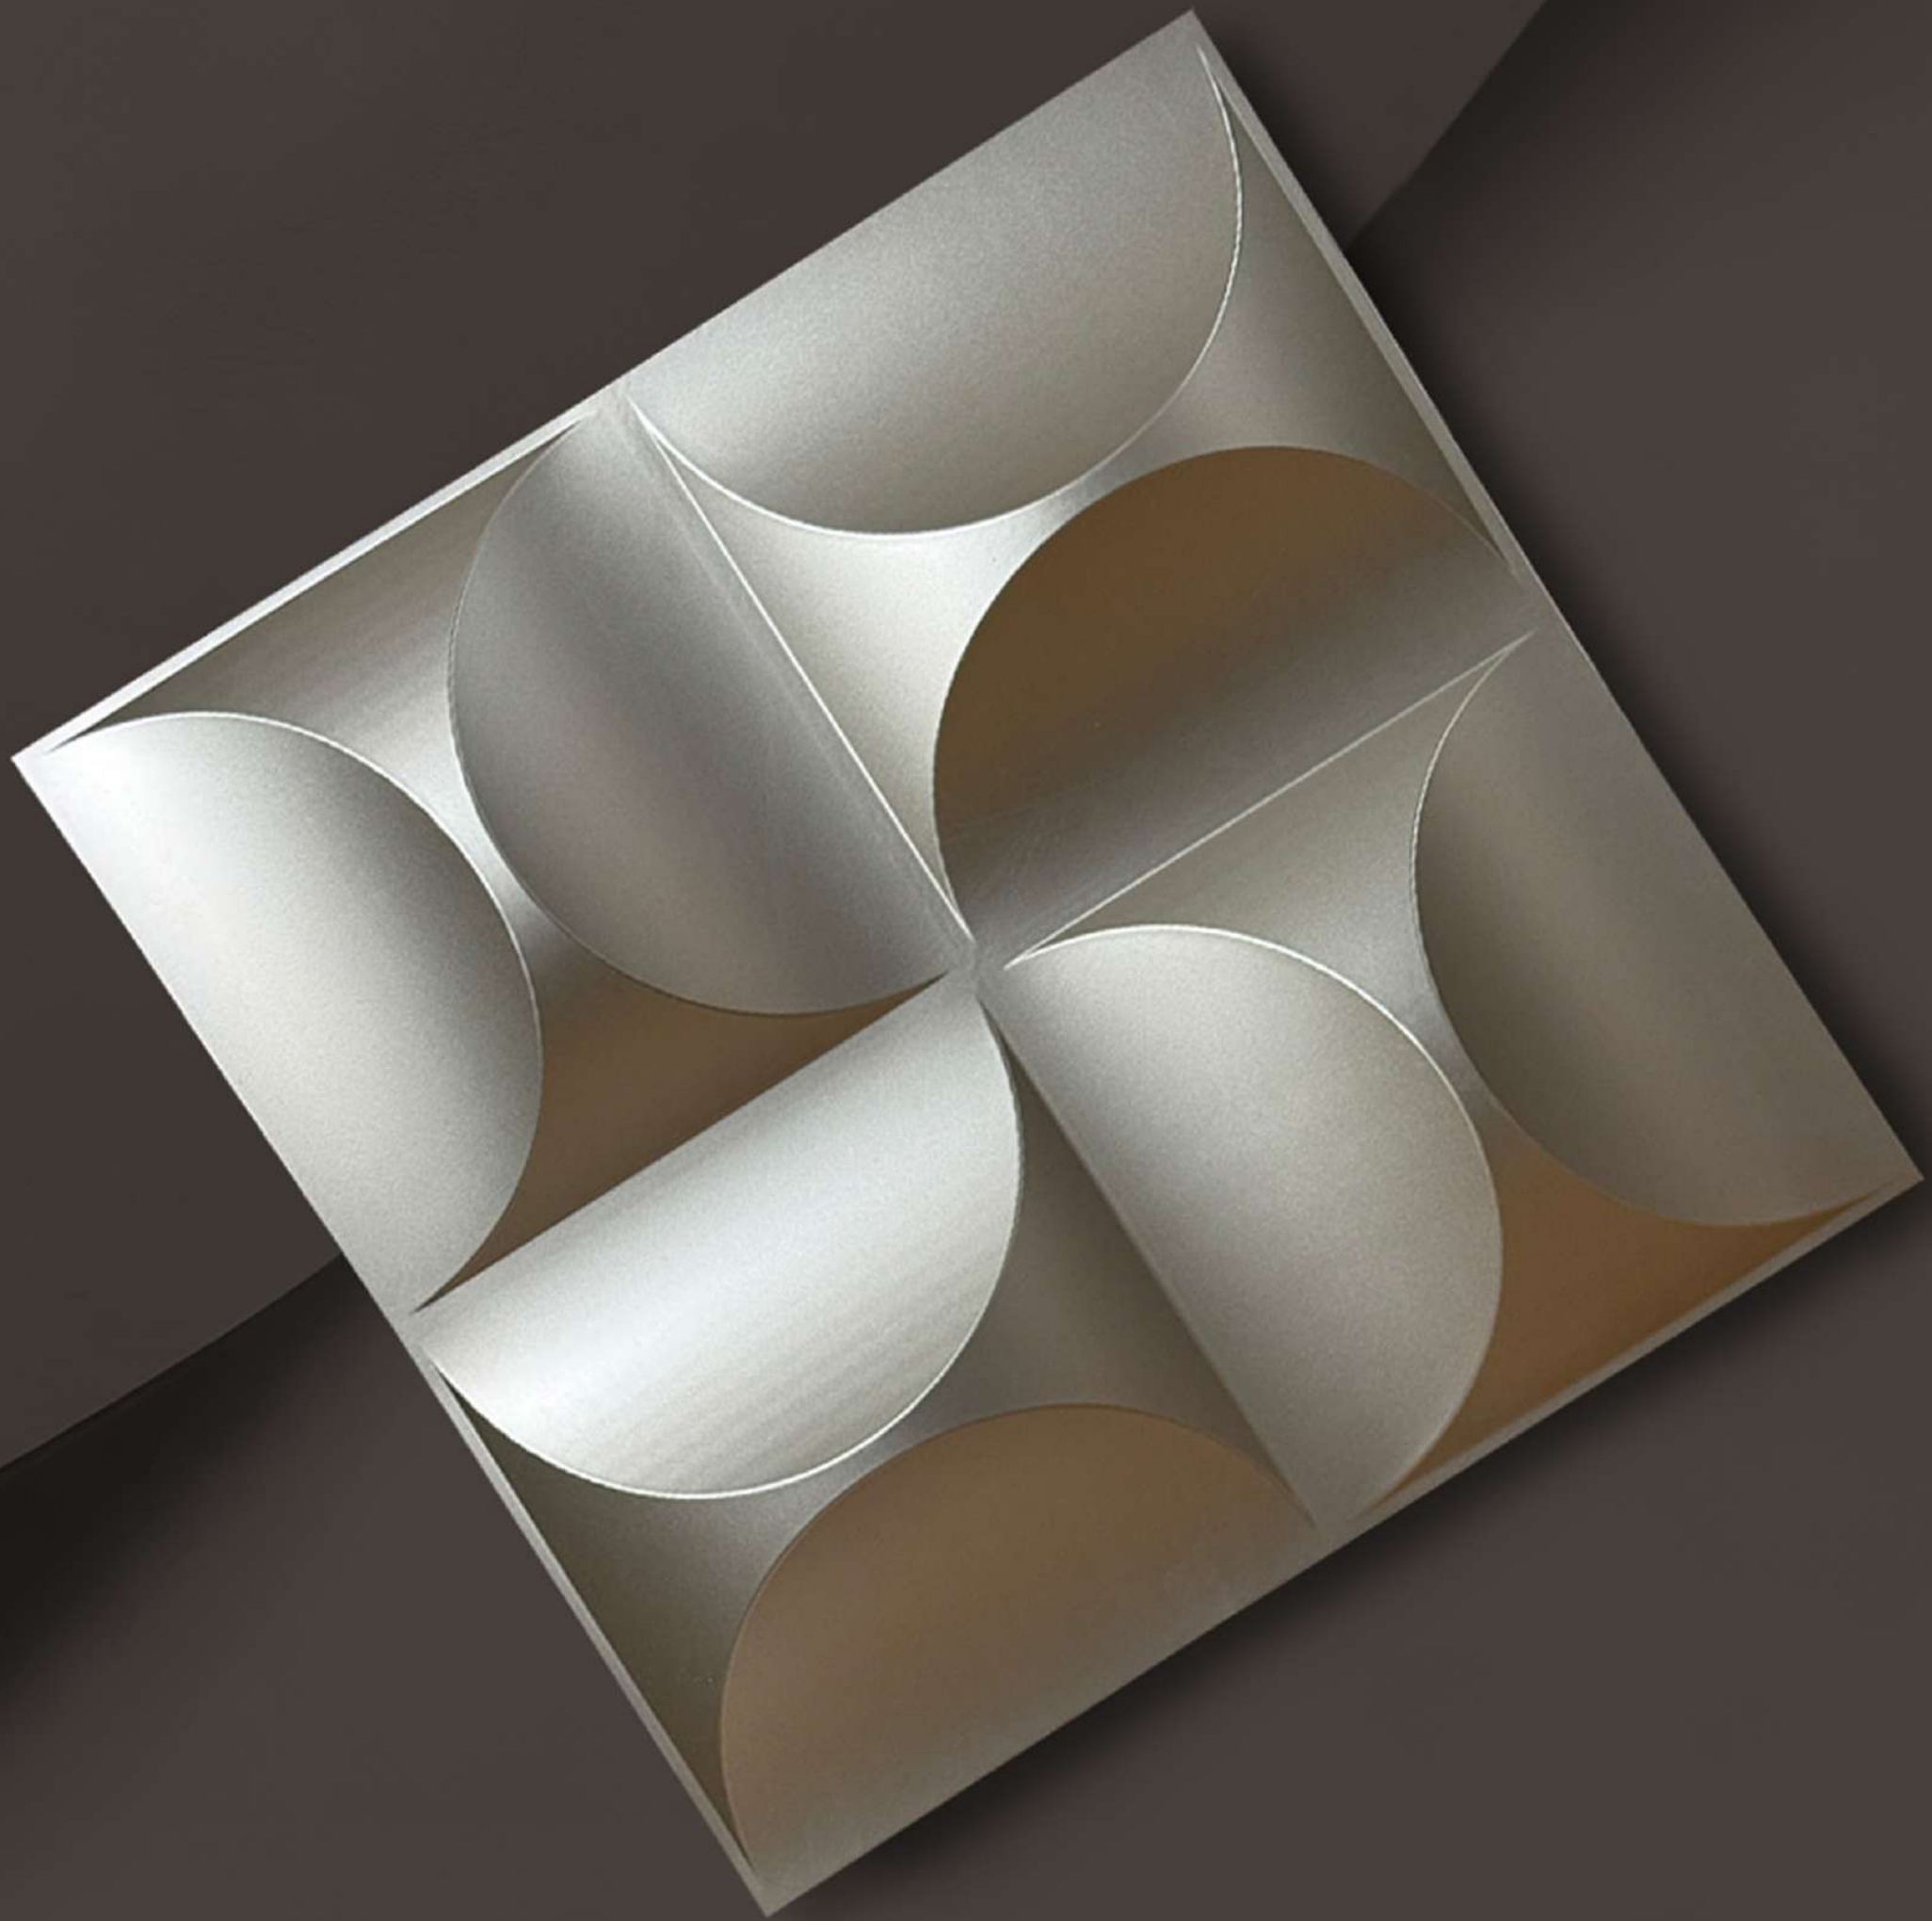

| D212 (HR SERIES)

Adhams®

Mettallic Coffee
500mmX500mm