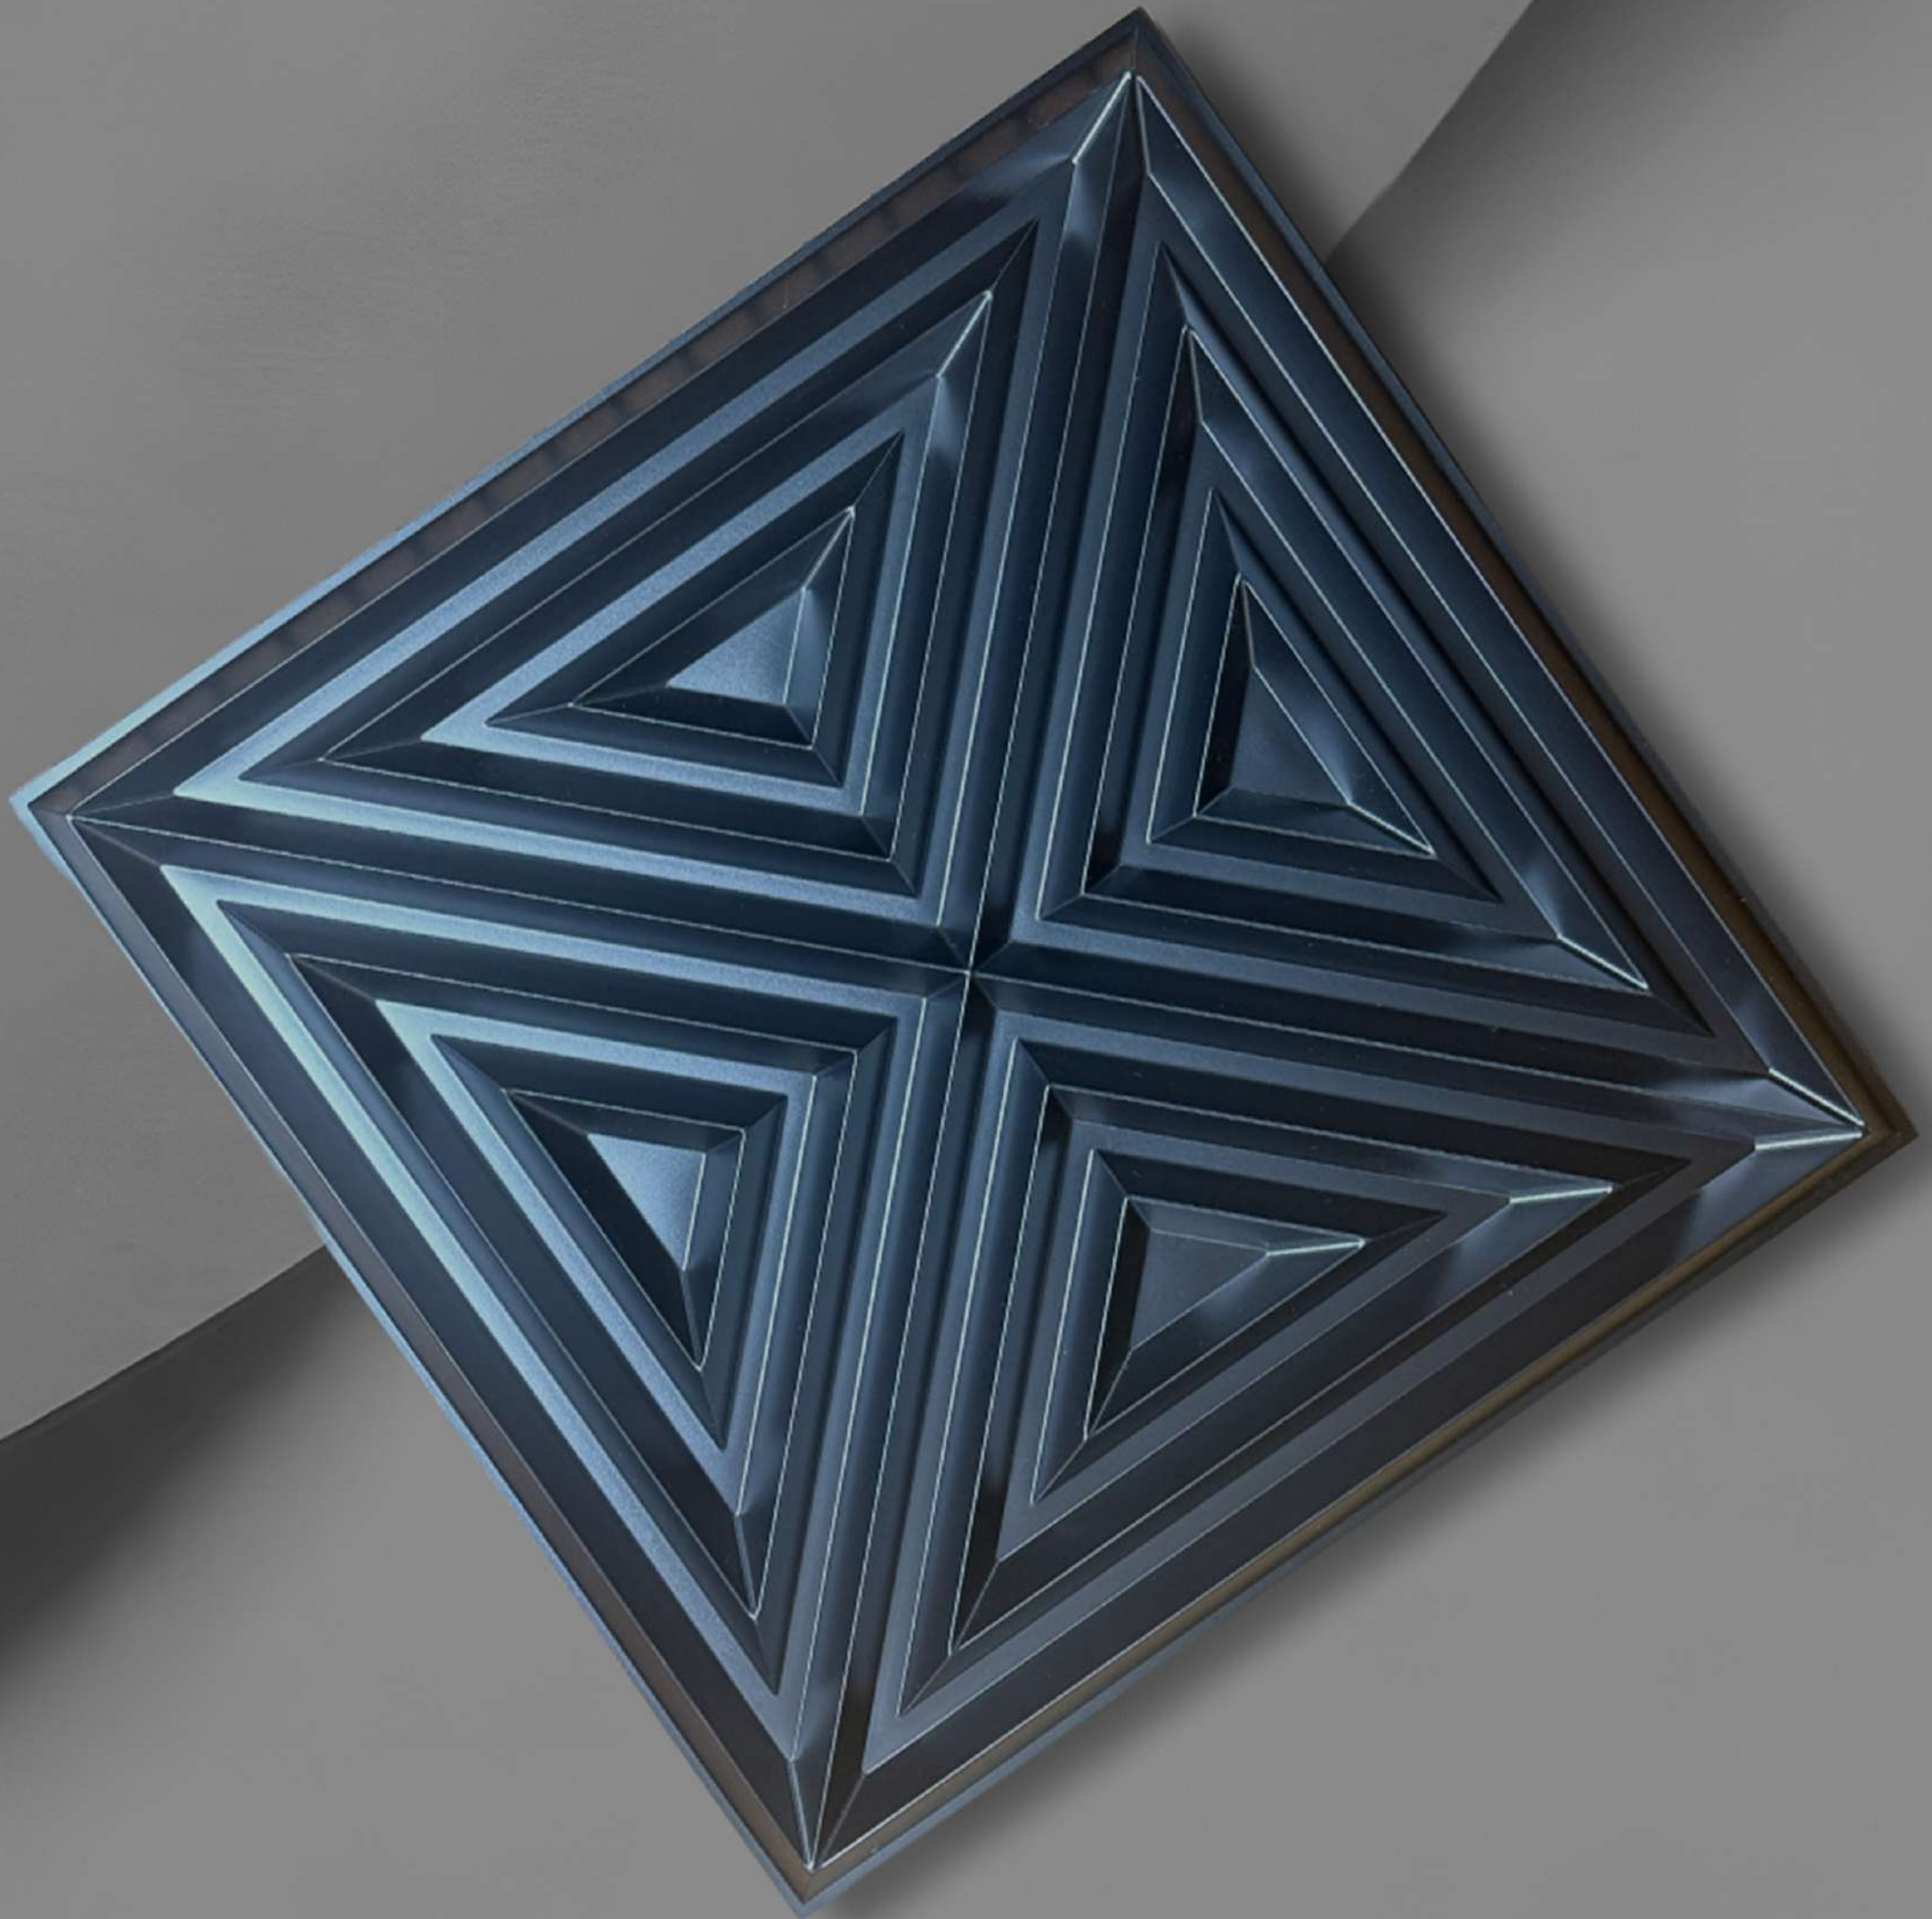

| TD089 (CIRCLE SQUARE SERIES)

Brilliant Silver
500mmX500mm

D218
THE TRIANGLE
Series

| D218 (TRIANGLE SERIES)

 Adhams®

Dark Green
500mmX500mm

| D218 (TRIANGLE SERIES)

 Adhams®