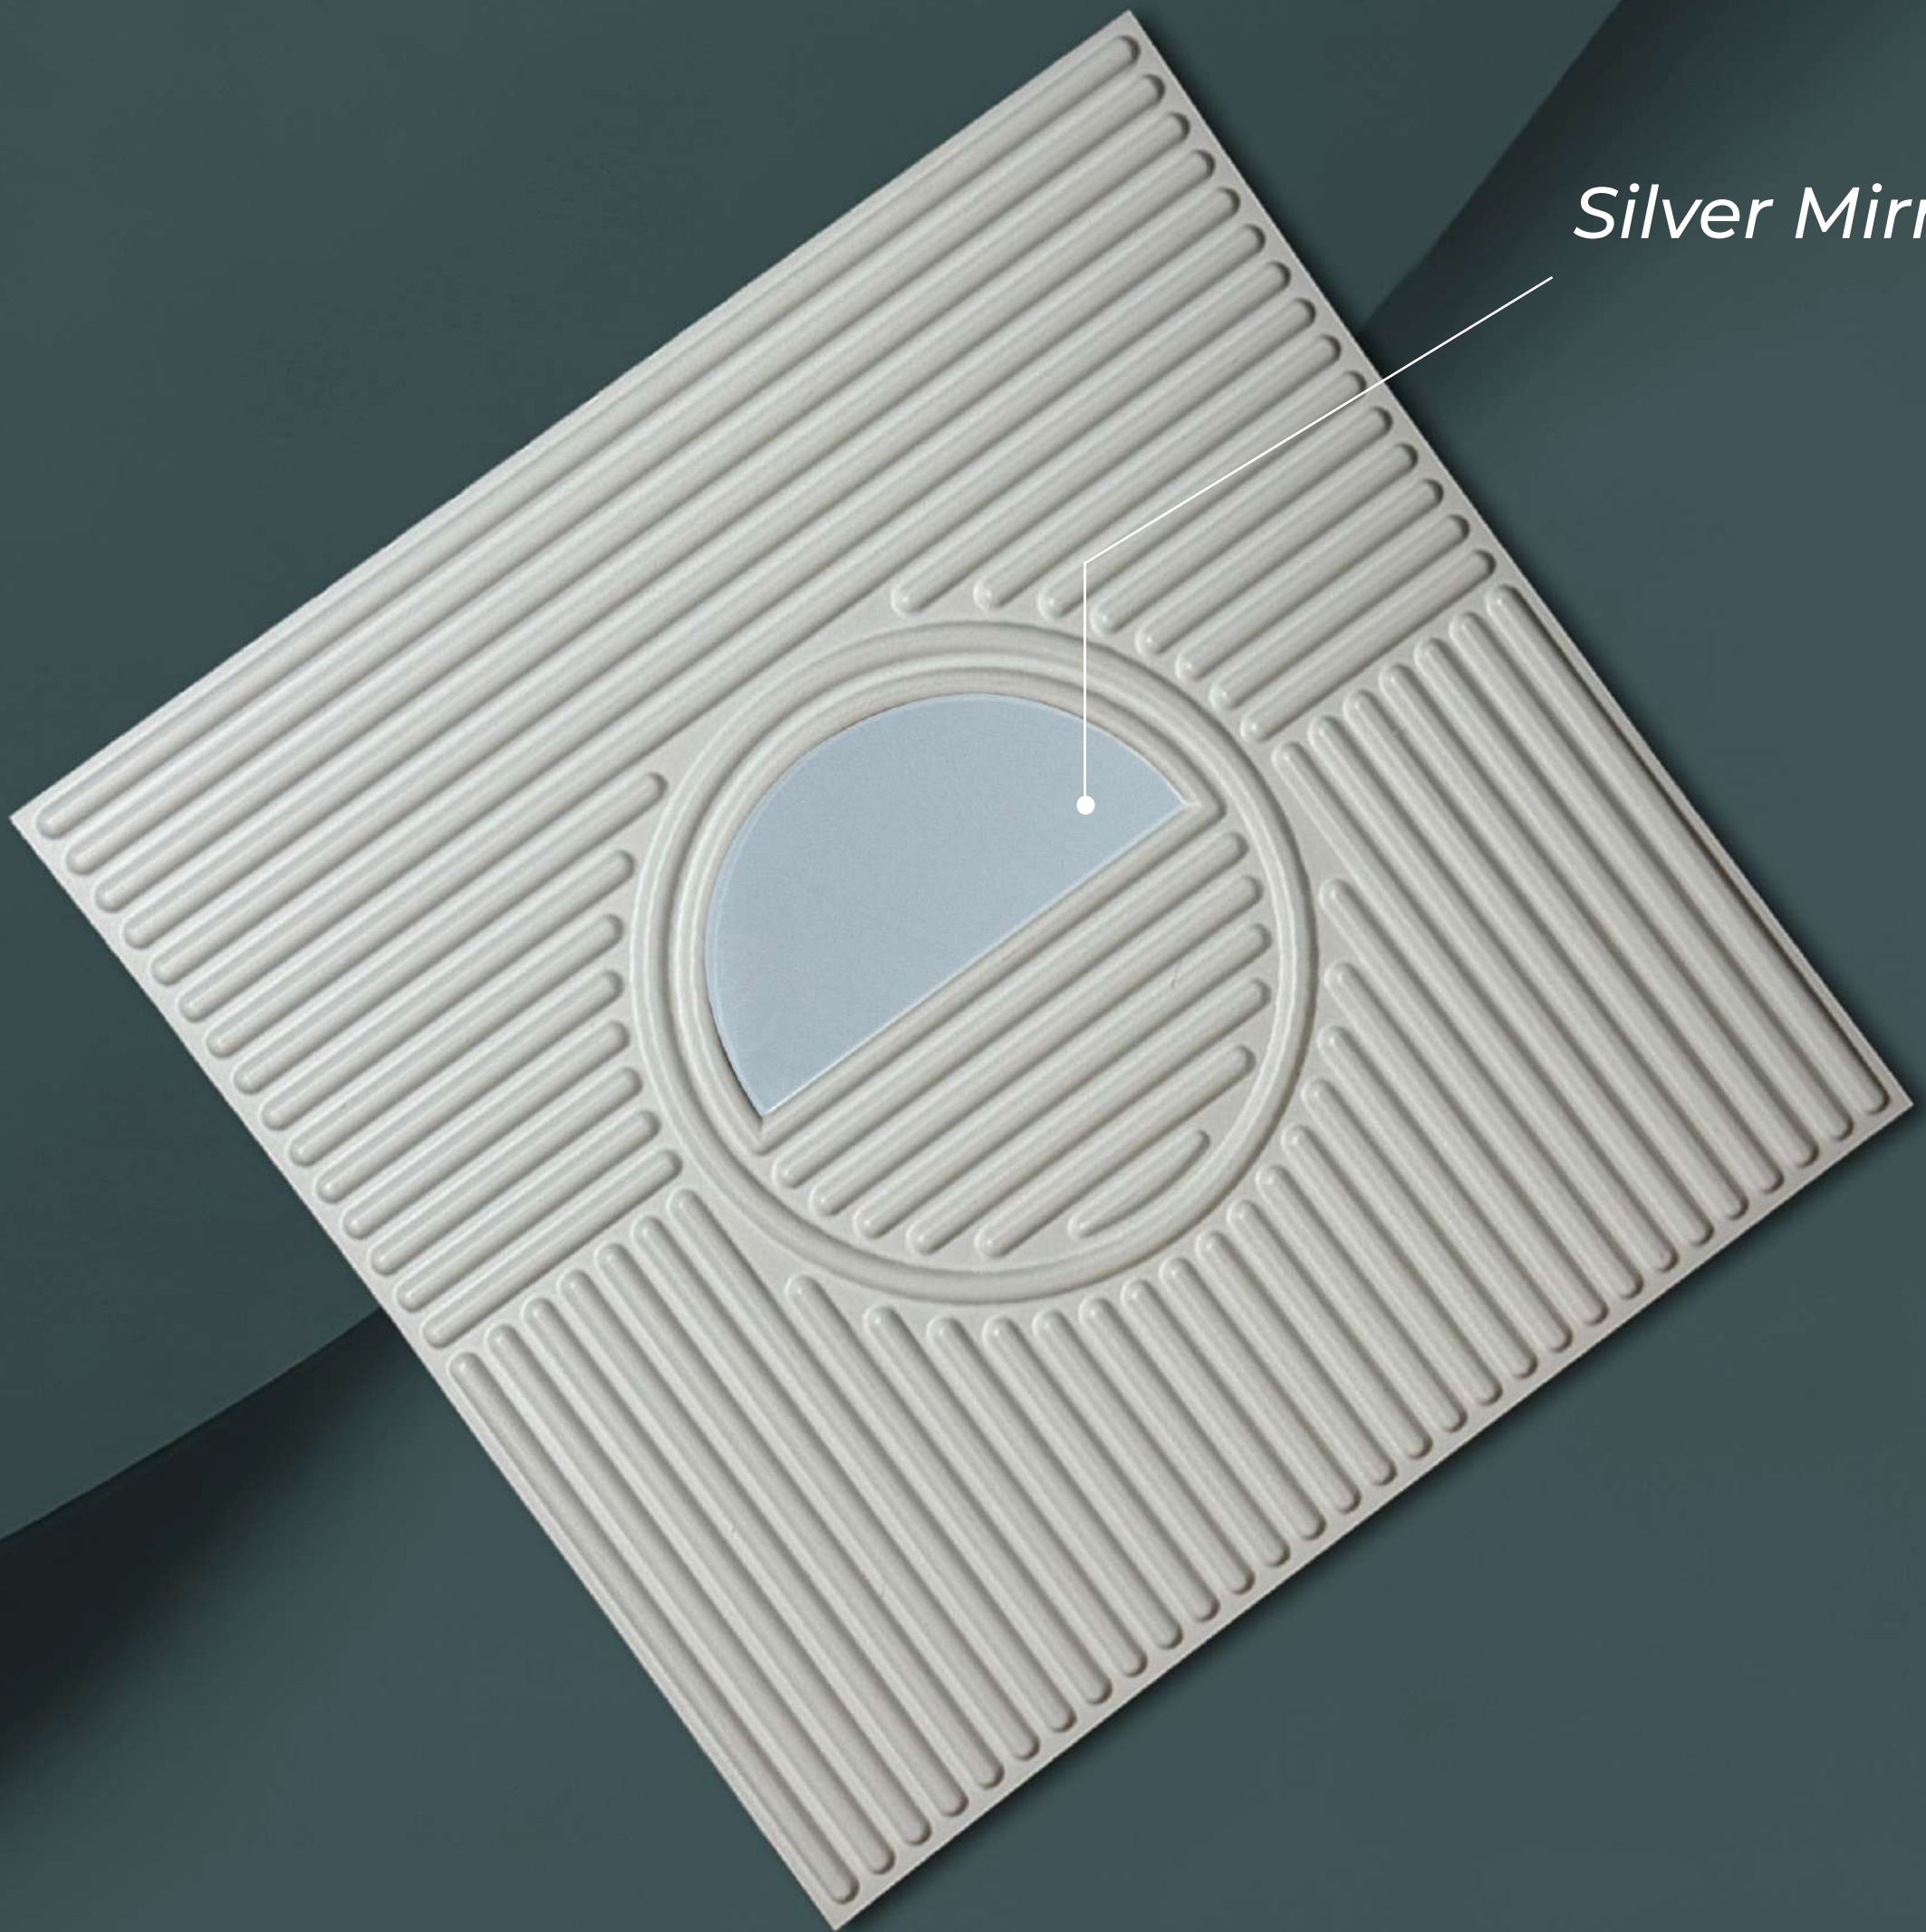

| D207 (HALF MOON SERIES)

Adhams®

Silver Mirror

Matte White
500mmX500mm