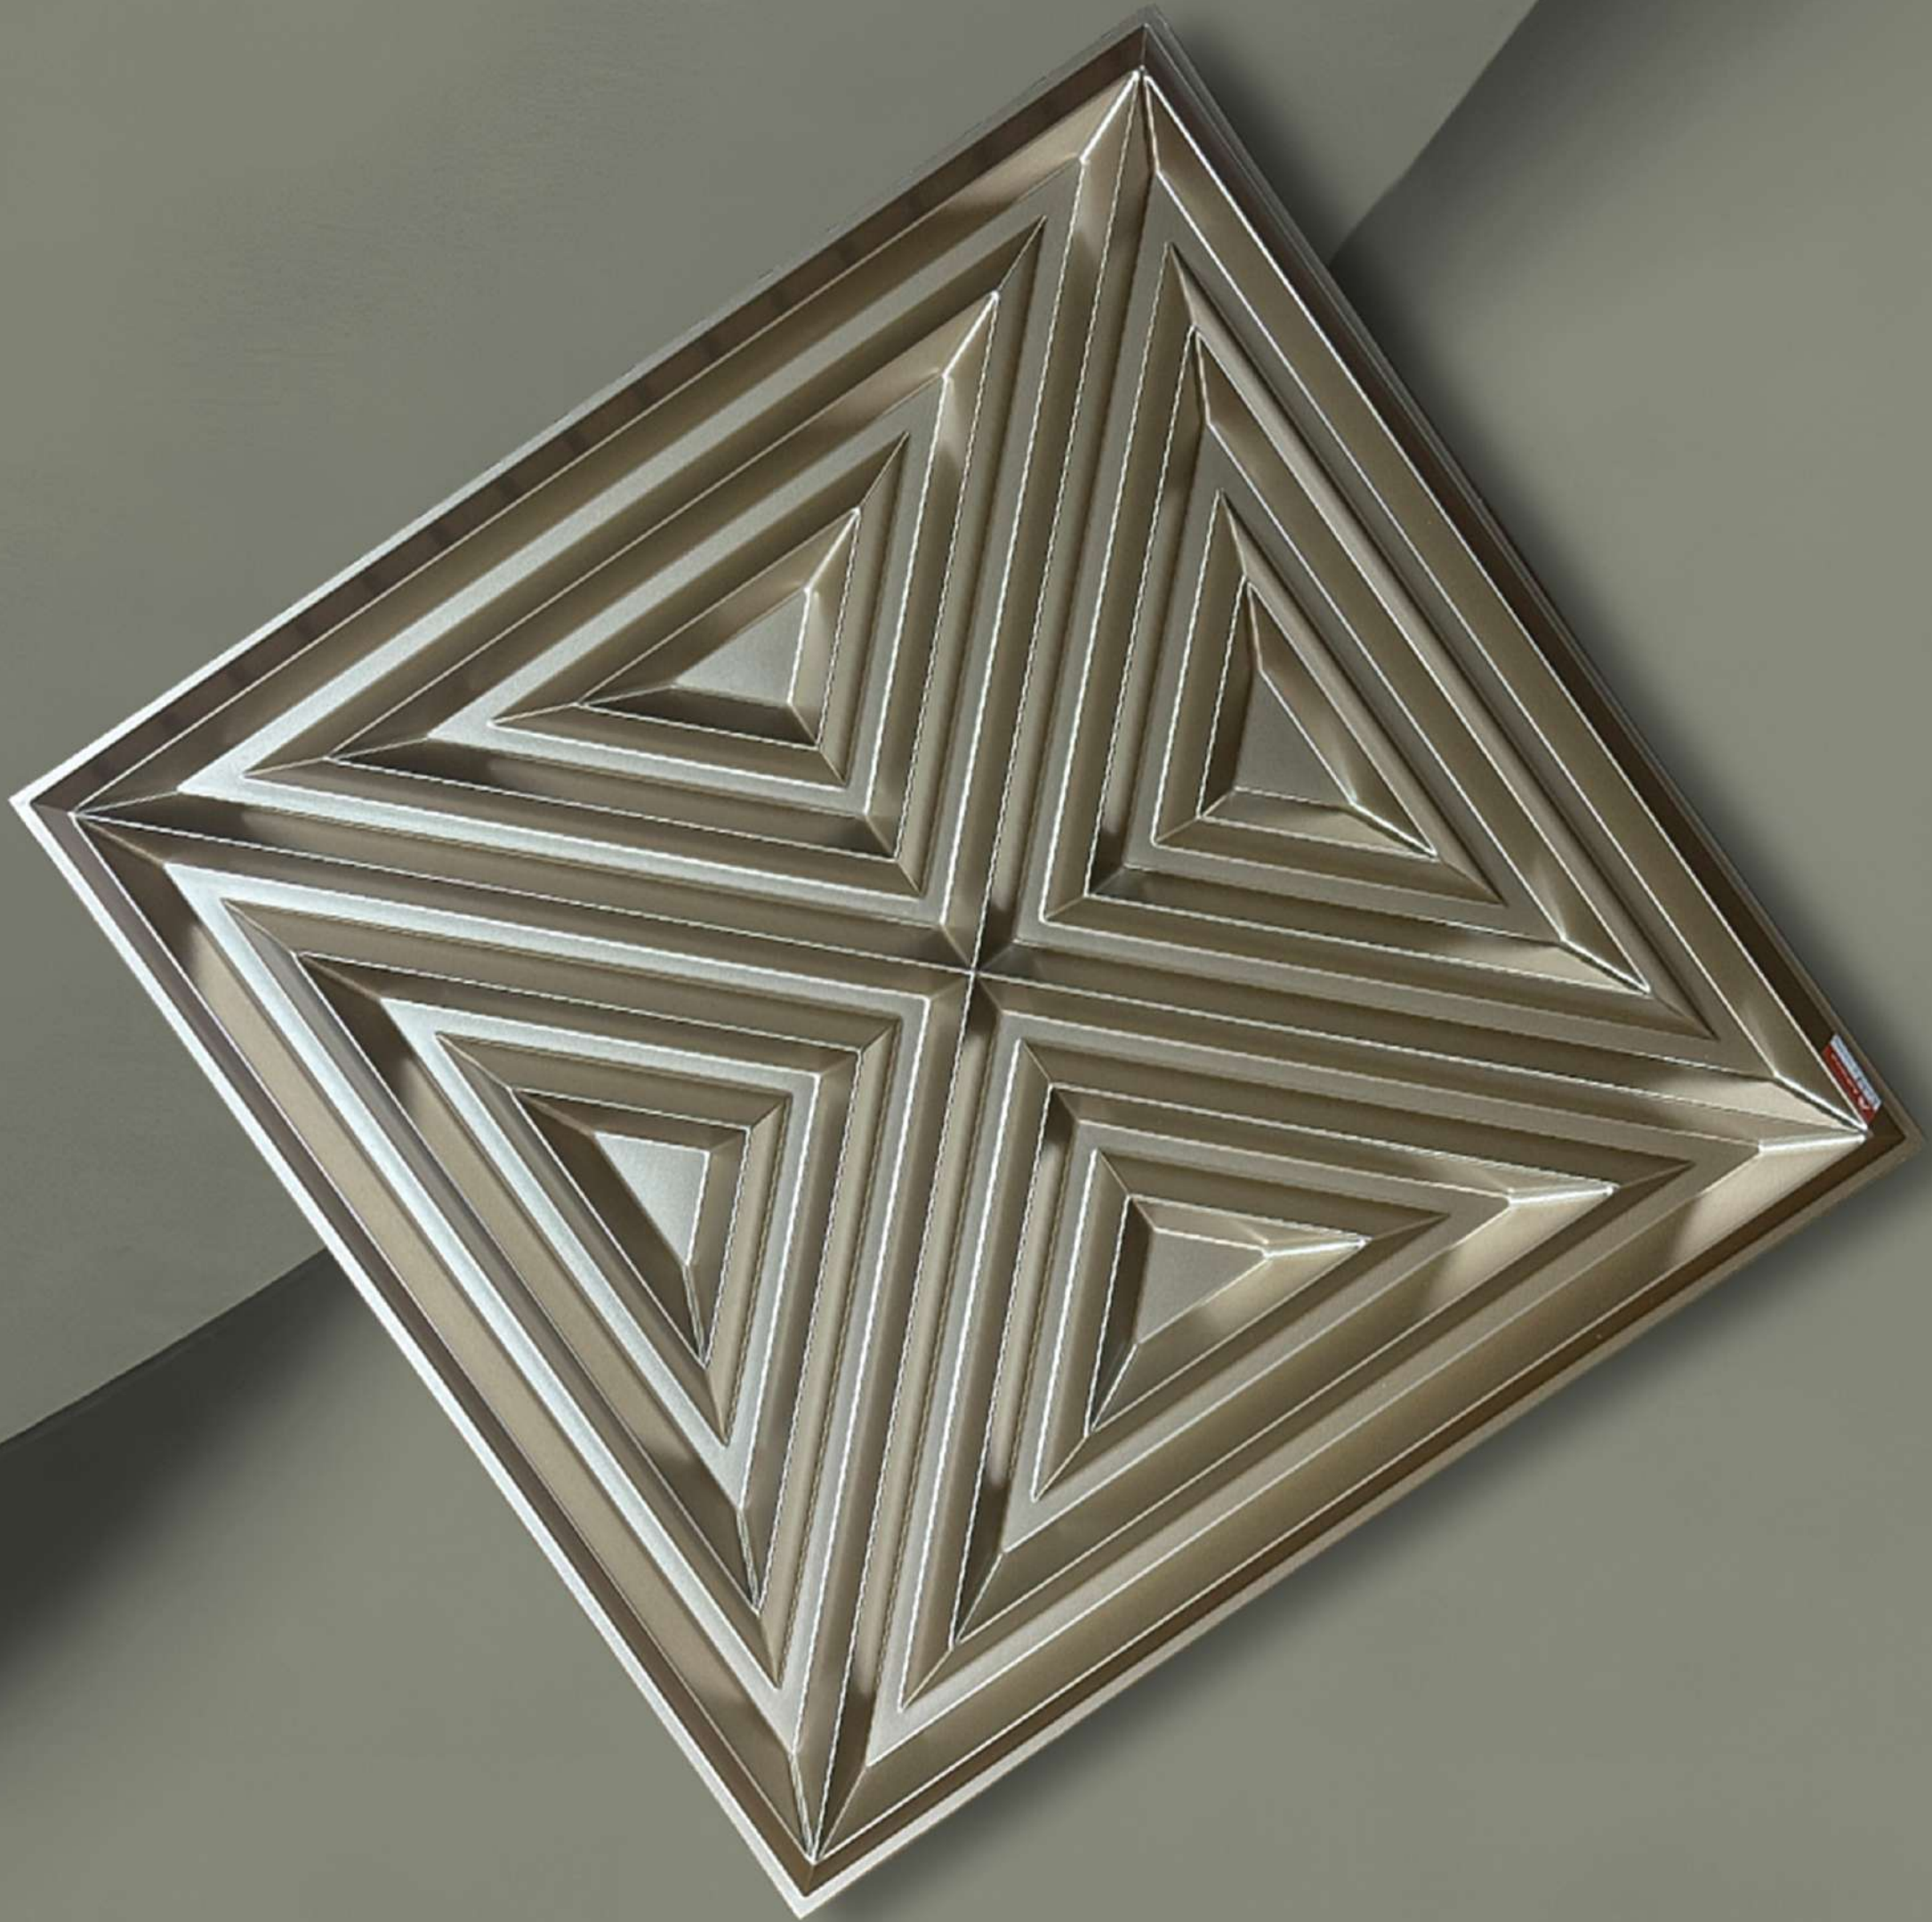

| D218 (TRIANGLE SERIES)

Adhams®

Matlalic Coffee
500mmX500mm