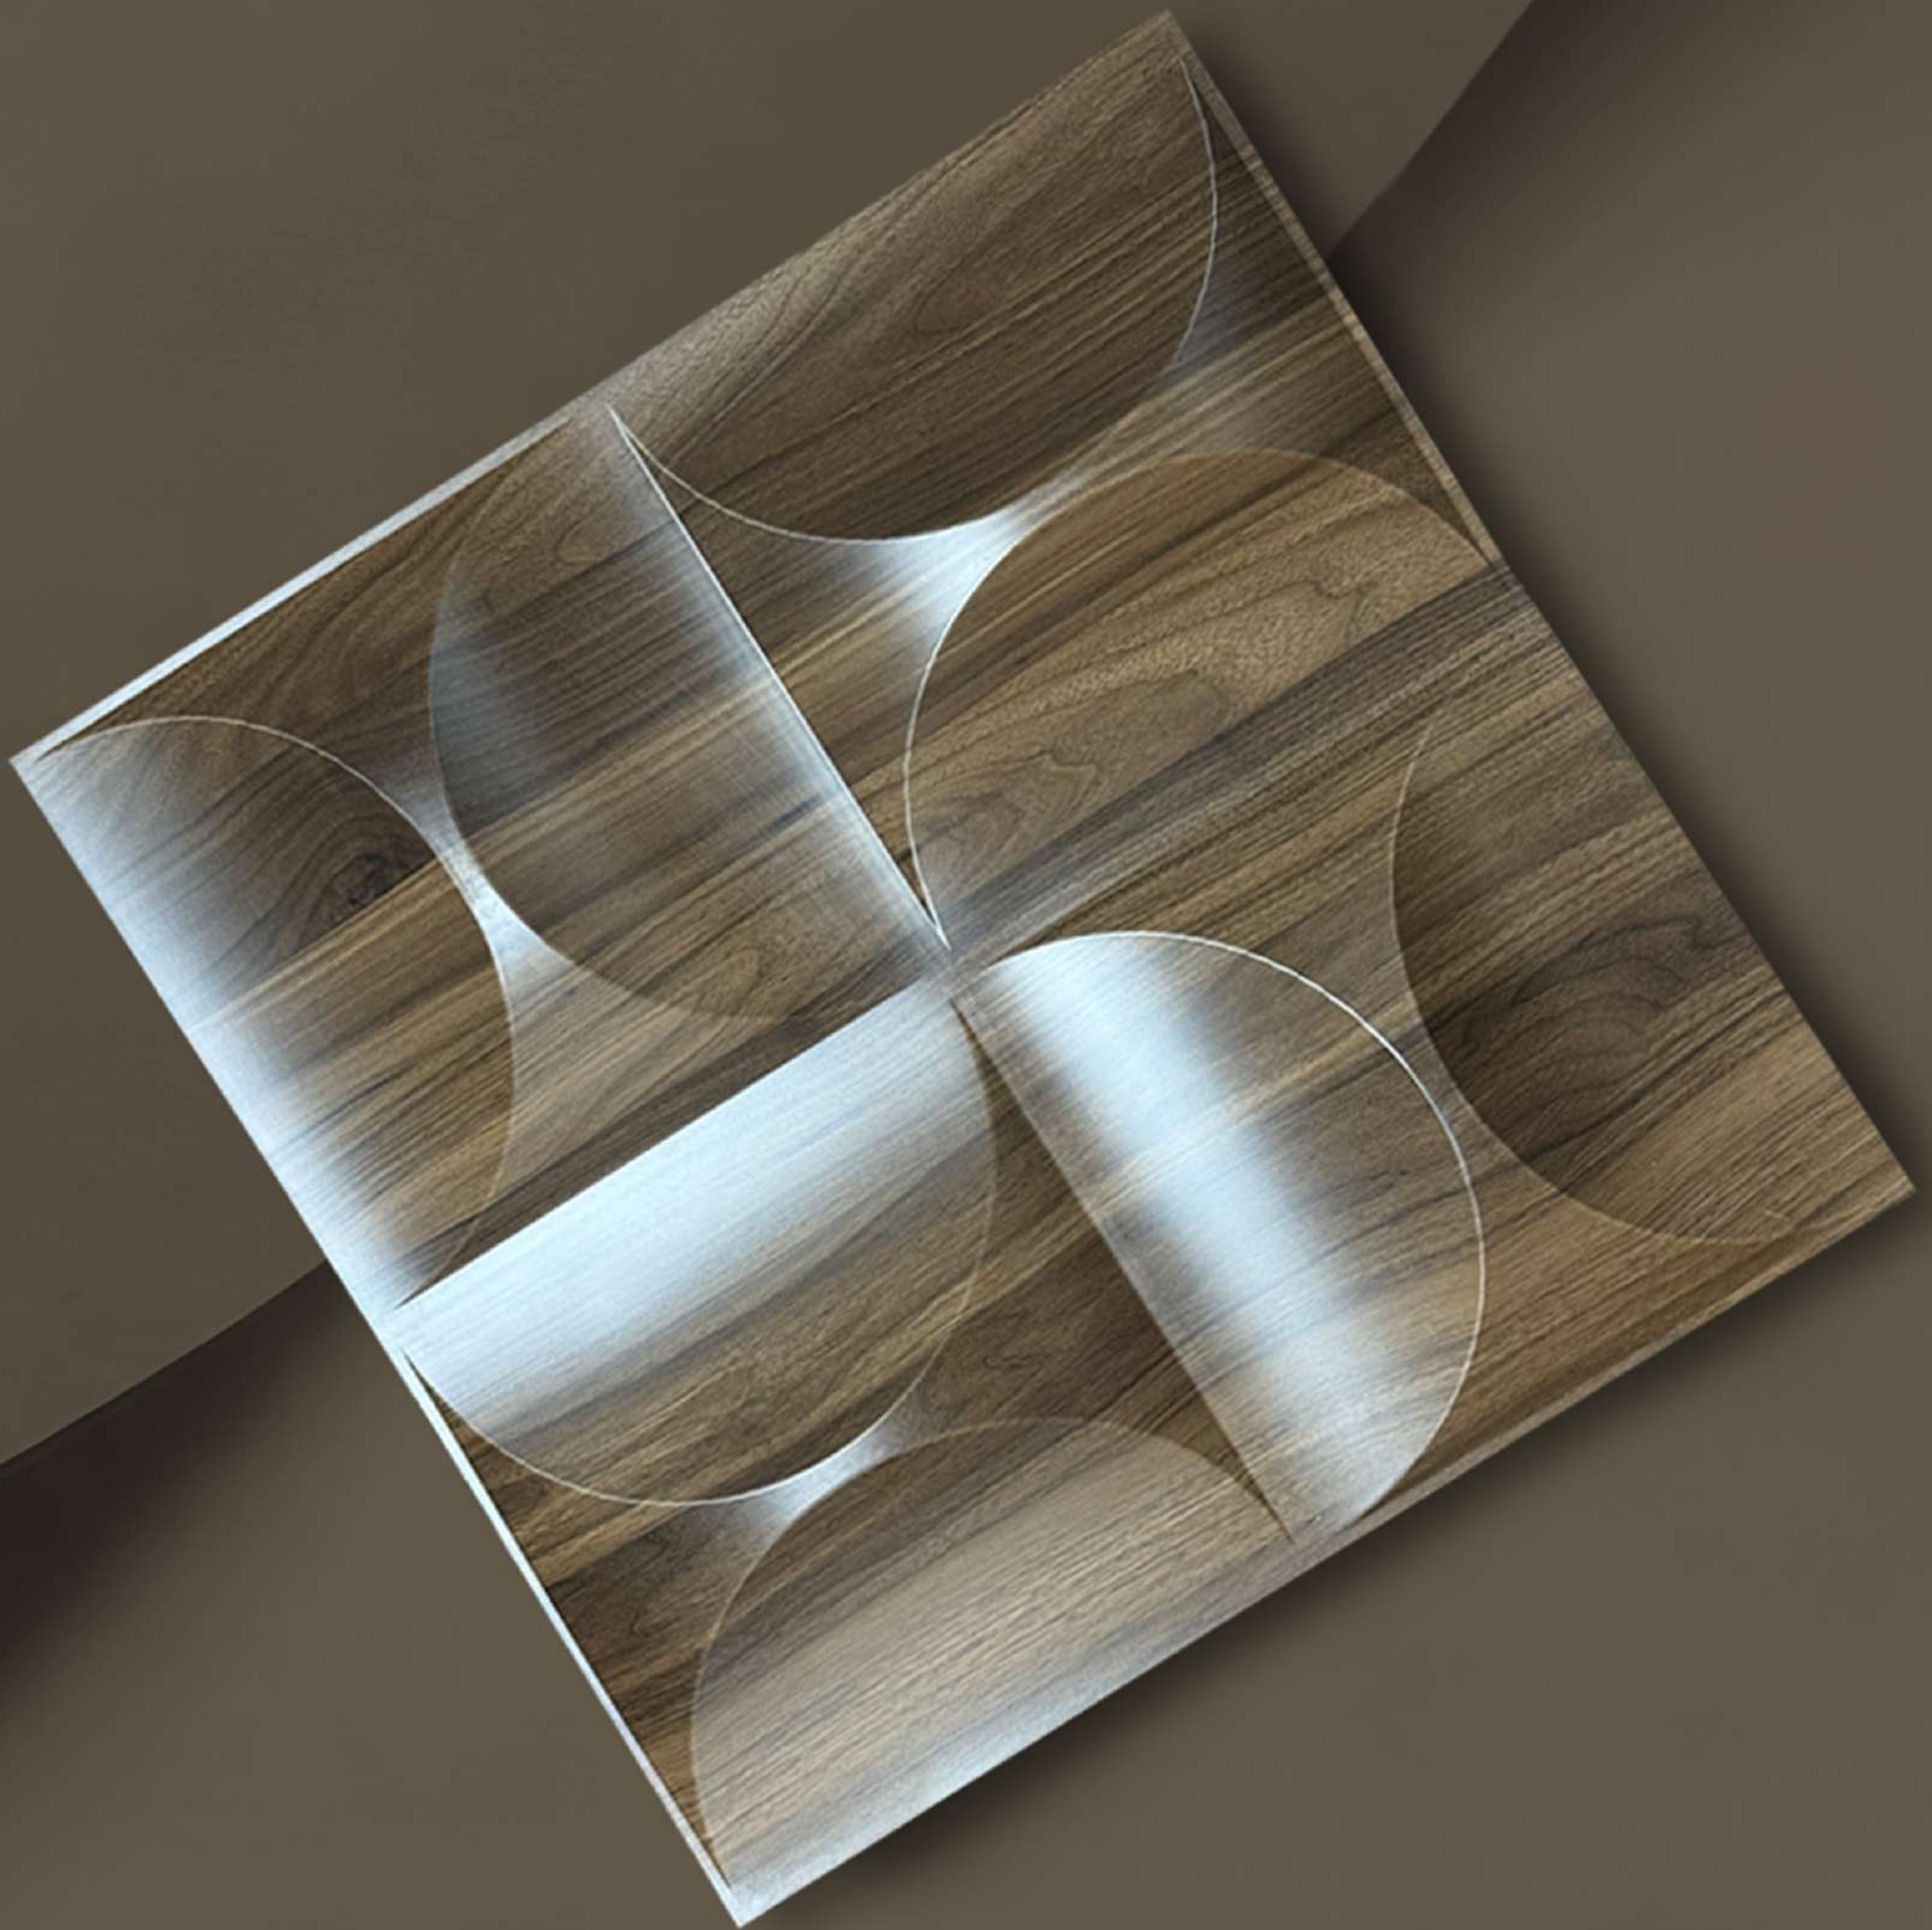

| D212 (HR SERIES)

Adhams®

Black Walnut Wood Grain
500mmX500mm