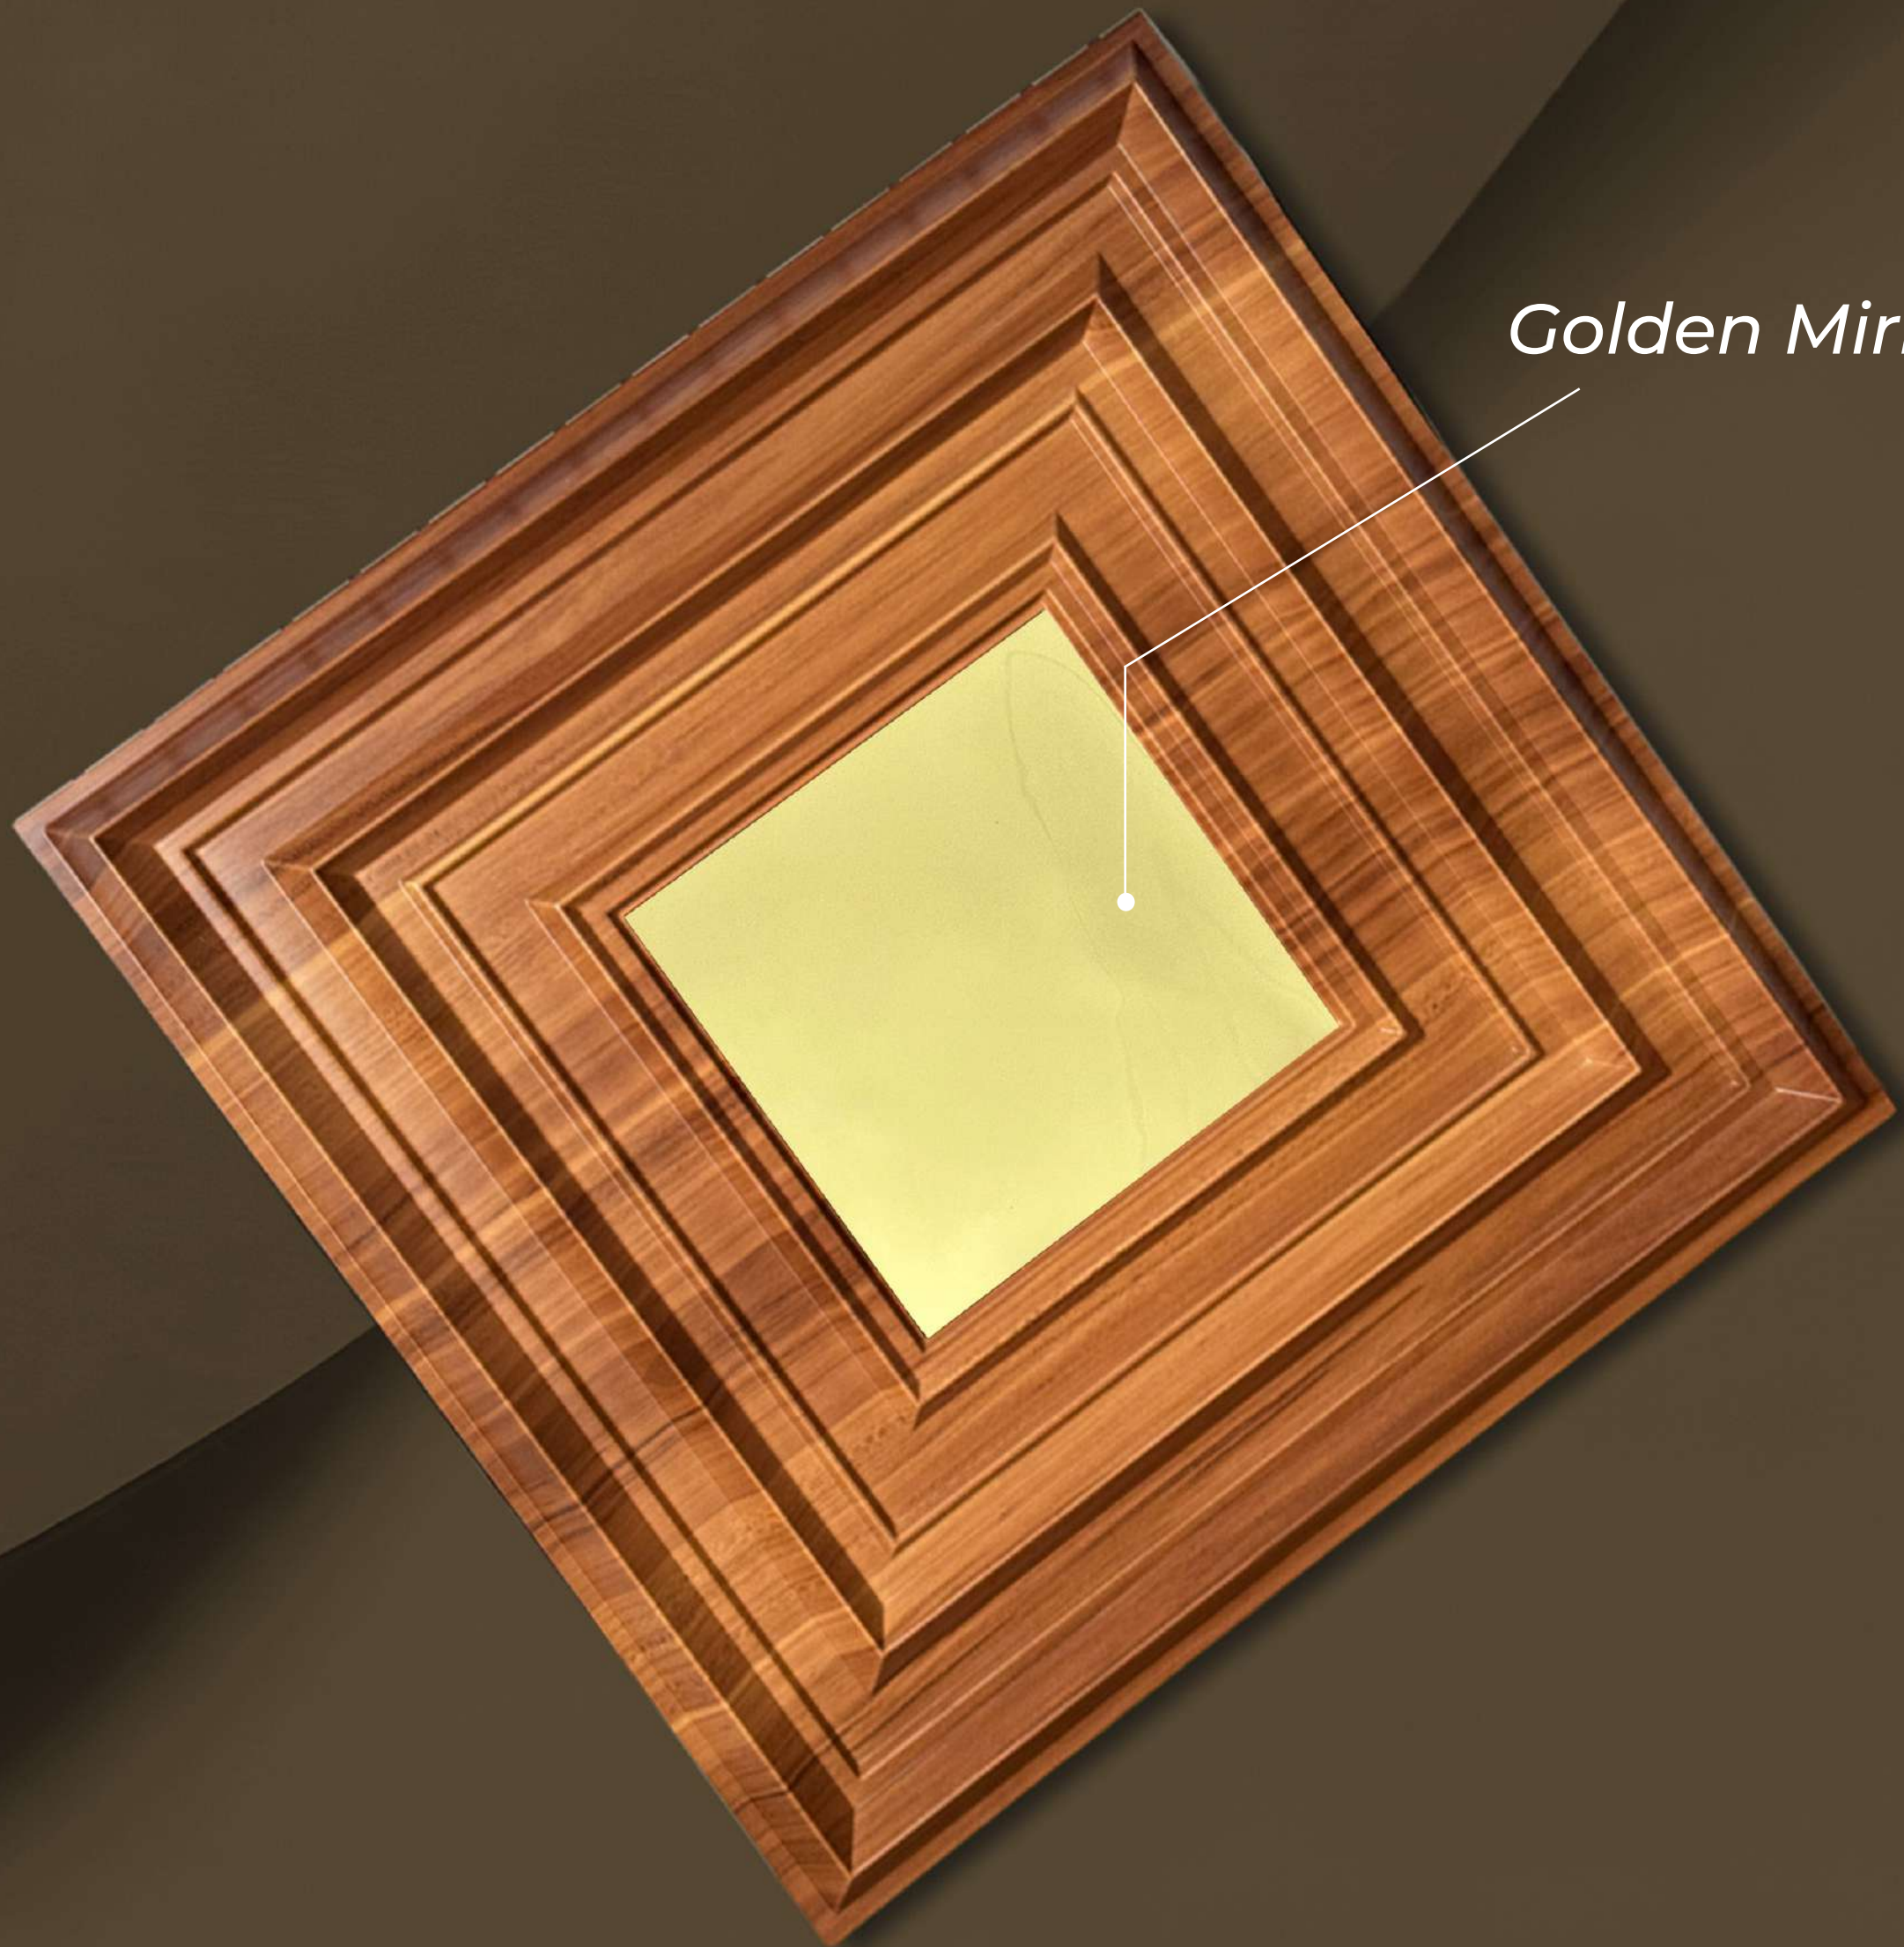

Golden Mirror

Matte Black
500mmX500mm

| D145 (BOX SERIES)

 Adhams®

Golden Mirror

Black Wood
500mmX500mm

| D145 (BOX SERIES)

 Adhams®

Golden Mirror

Matte White
500mmX500mm

| D145 (BOX SERIES)

 Adhams®

Golden Mirror

Dark Wood
500mmX500mm

| D145 (BOX SERIES)

 Adhams®

Silver Mirror

Dark Green
500mmX500mm

D178-1M
THE PLATEAU
Series

| D178-1M (PLATEAU SERIES)

 Adhams®

Silver Mirror

Black Wood
500mmX500mm

| D178-1M (PLATEAU SERIES)