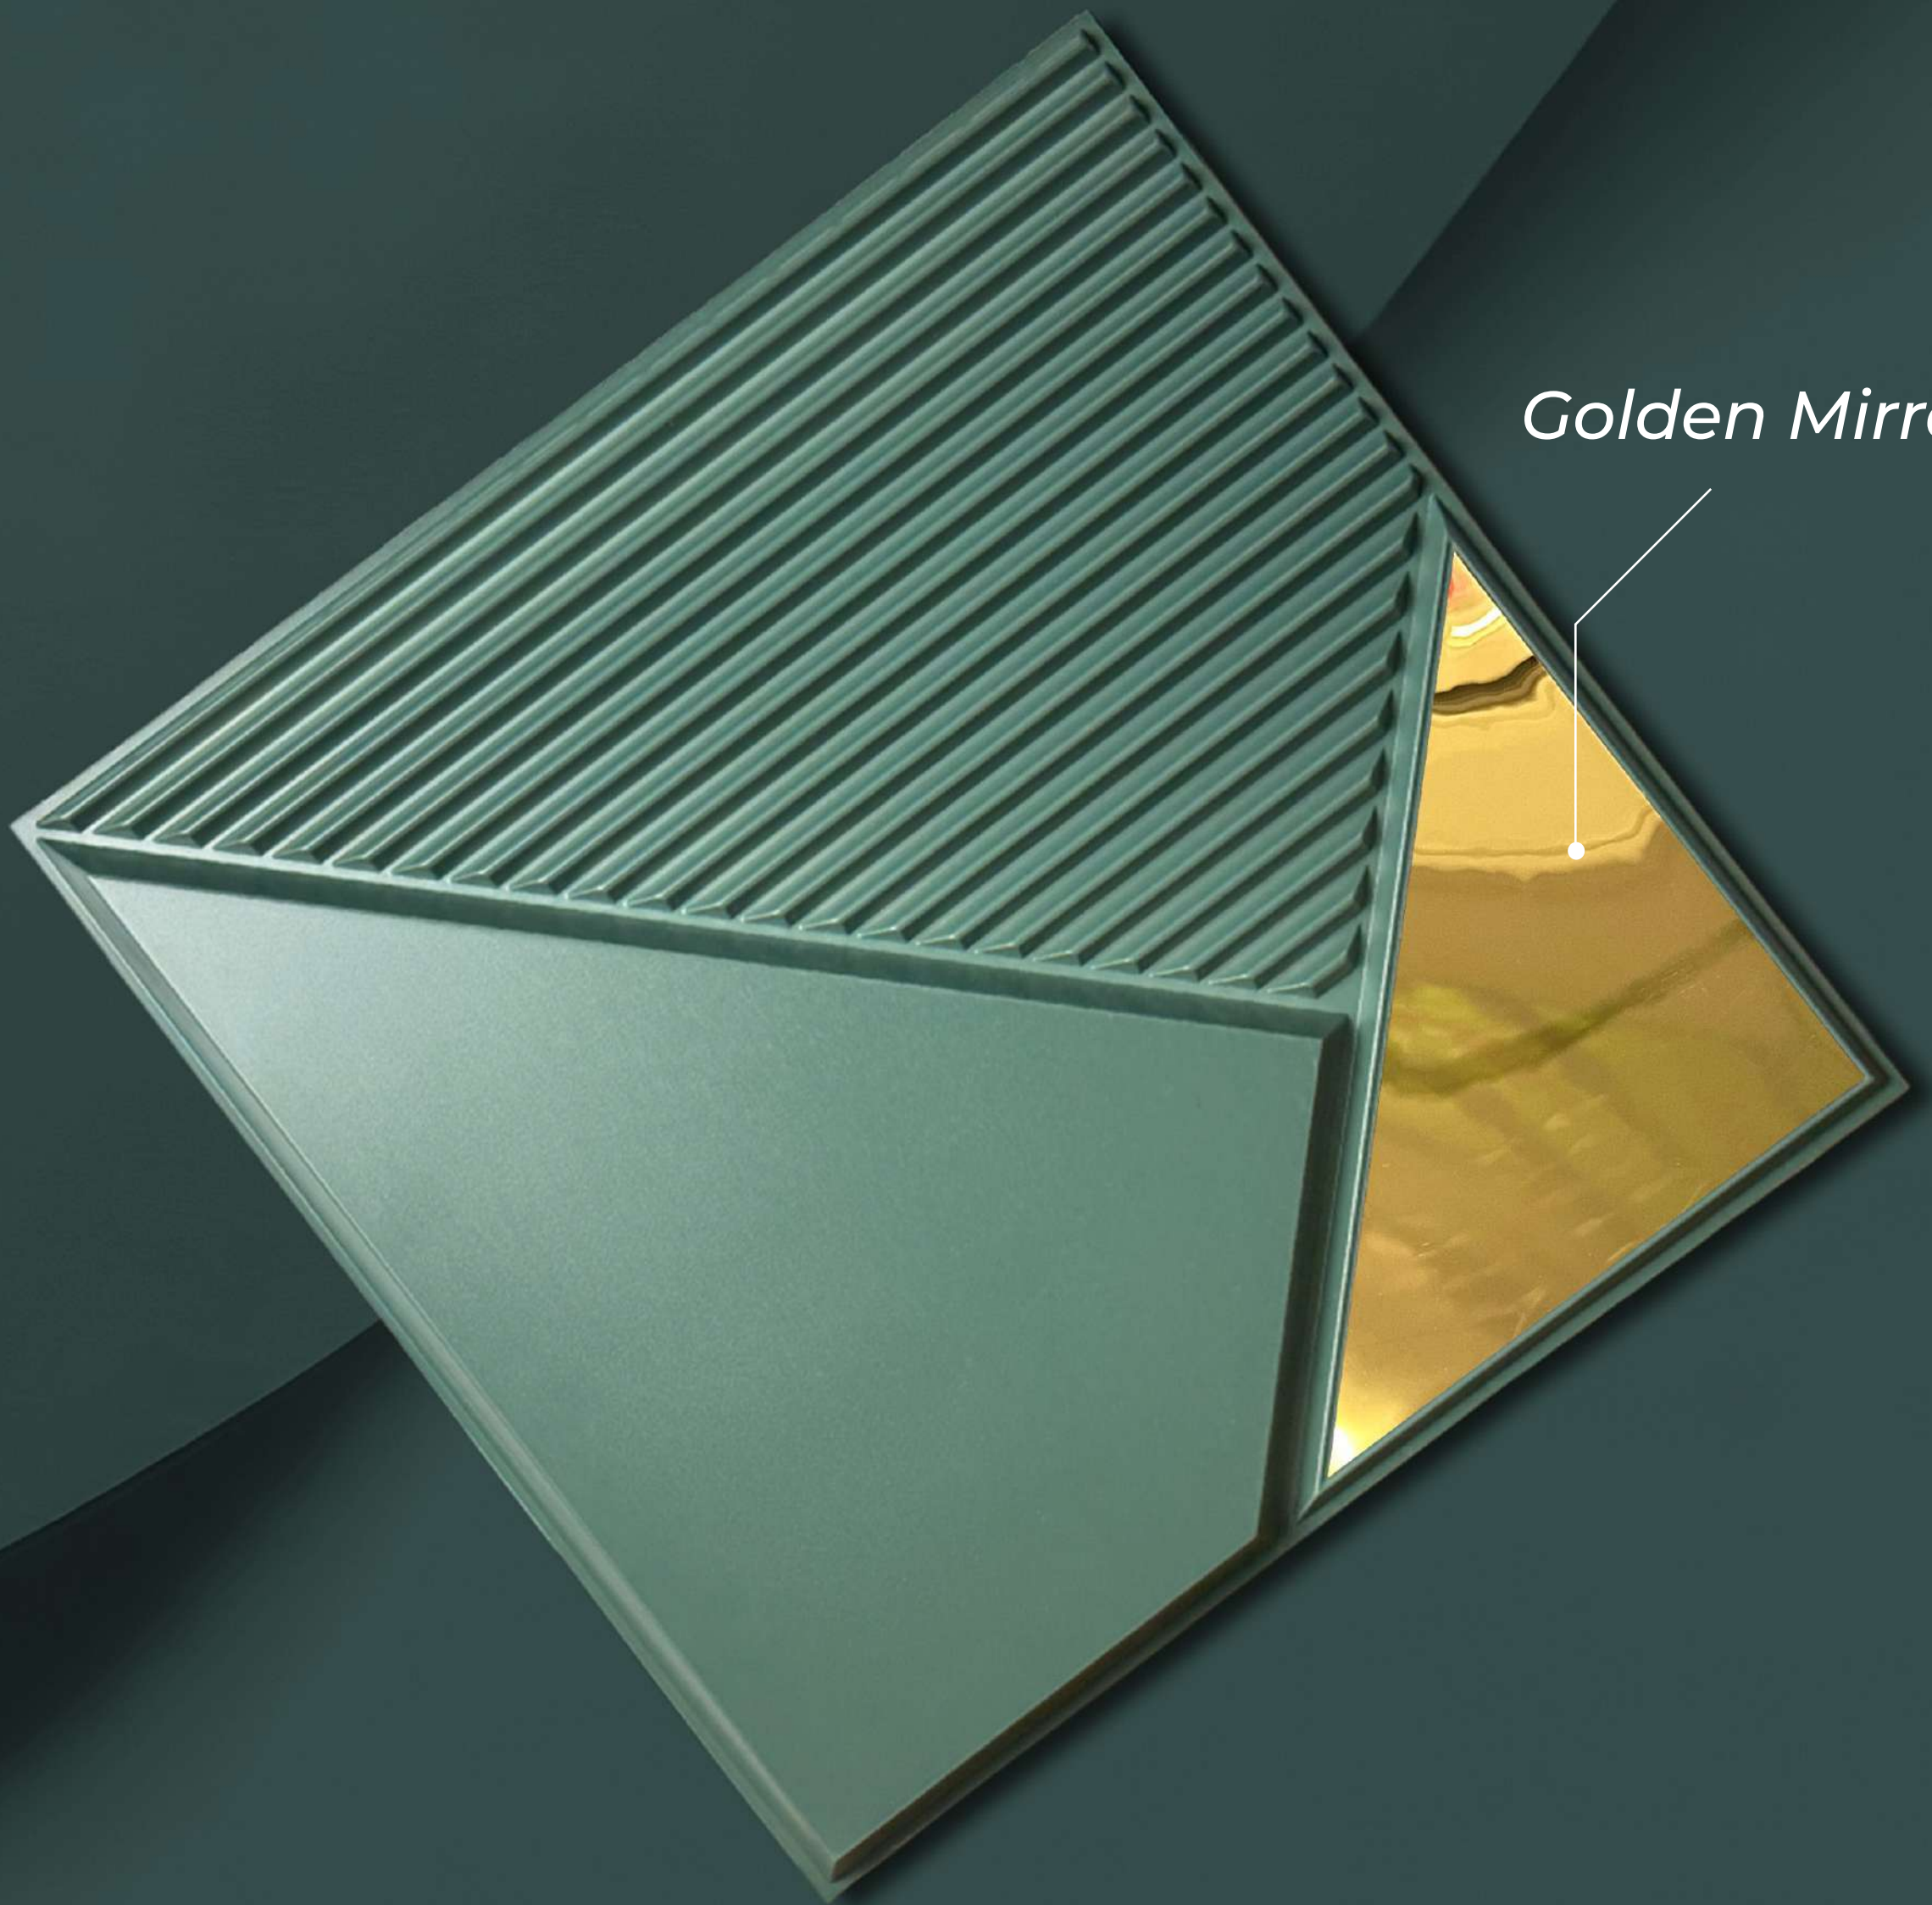

Silver Mirror

Dark Green
500mmX500mm

D178-1M
THE PLATEAU
Series

| D178-1M (PLATEAU SERIES)

 Adhams®

Silver Mirror

Black Wood
500mmX500mm

| D178-1M (PLATEAU SERIES)

 Adhams®

Silver Mirror

Champaigne Gold
500mmX500mm

| D178-1M (PLATEAU SERIES)

 Adhams®

Golden Mirror

Dark Green
500mmX500mm

| D178-1M (PLATEAU SERIES)

 Adhams®

Silver Mirror

Dark Wood
500mmX500mm

TD084
THE HONEY COMB
Series

| D084 (HONEY COMB SERIES)

 Adhams[®]

Dark Wood
500mmX500mm

| D084 (HONEY COMB SERIES)