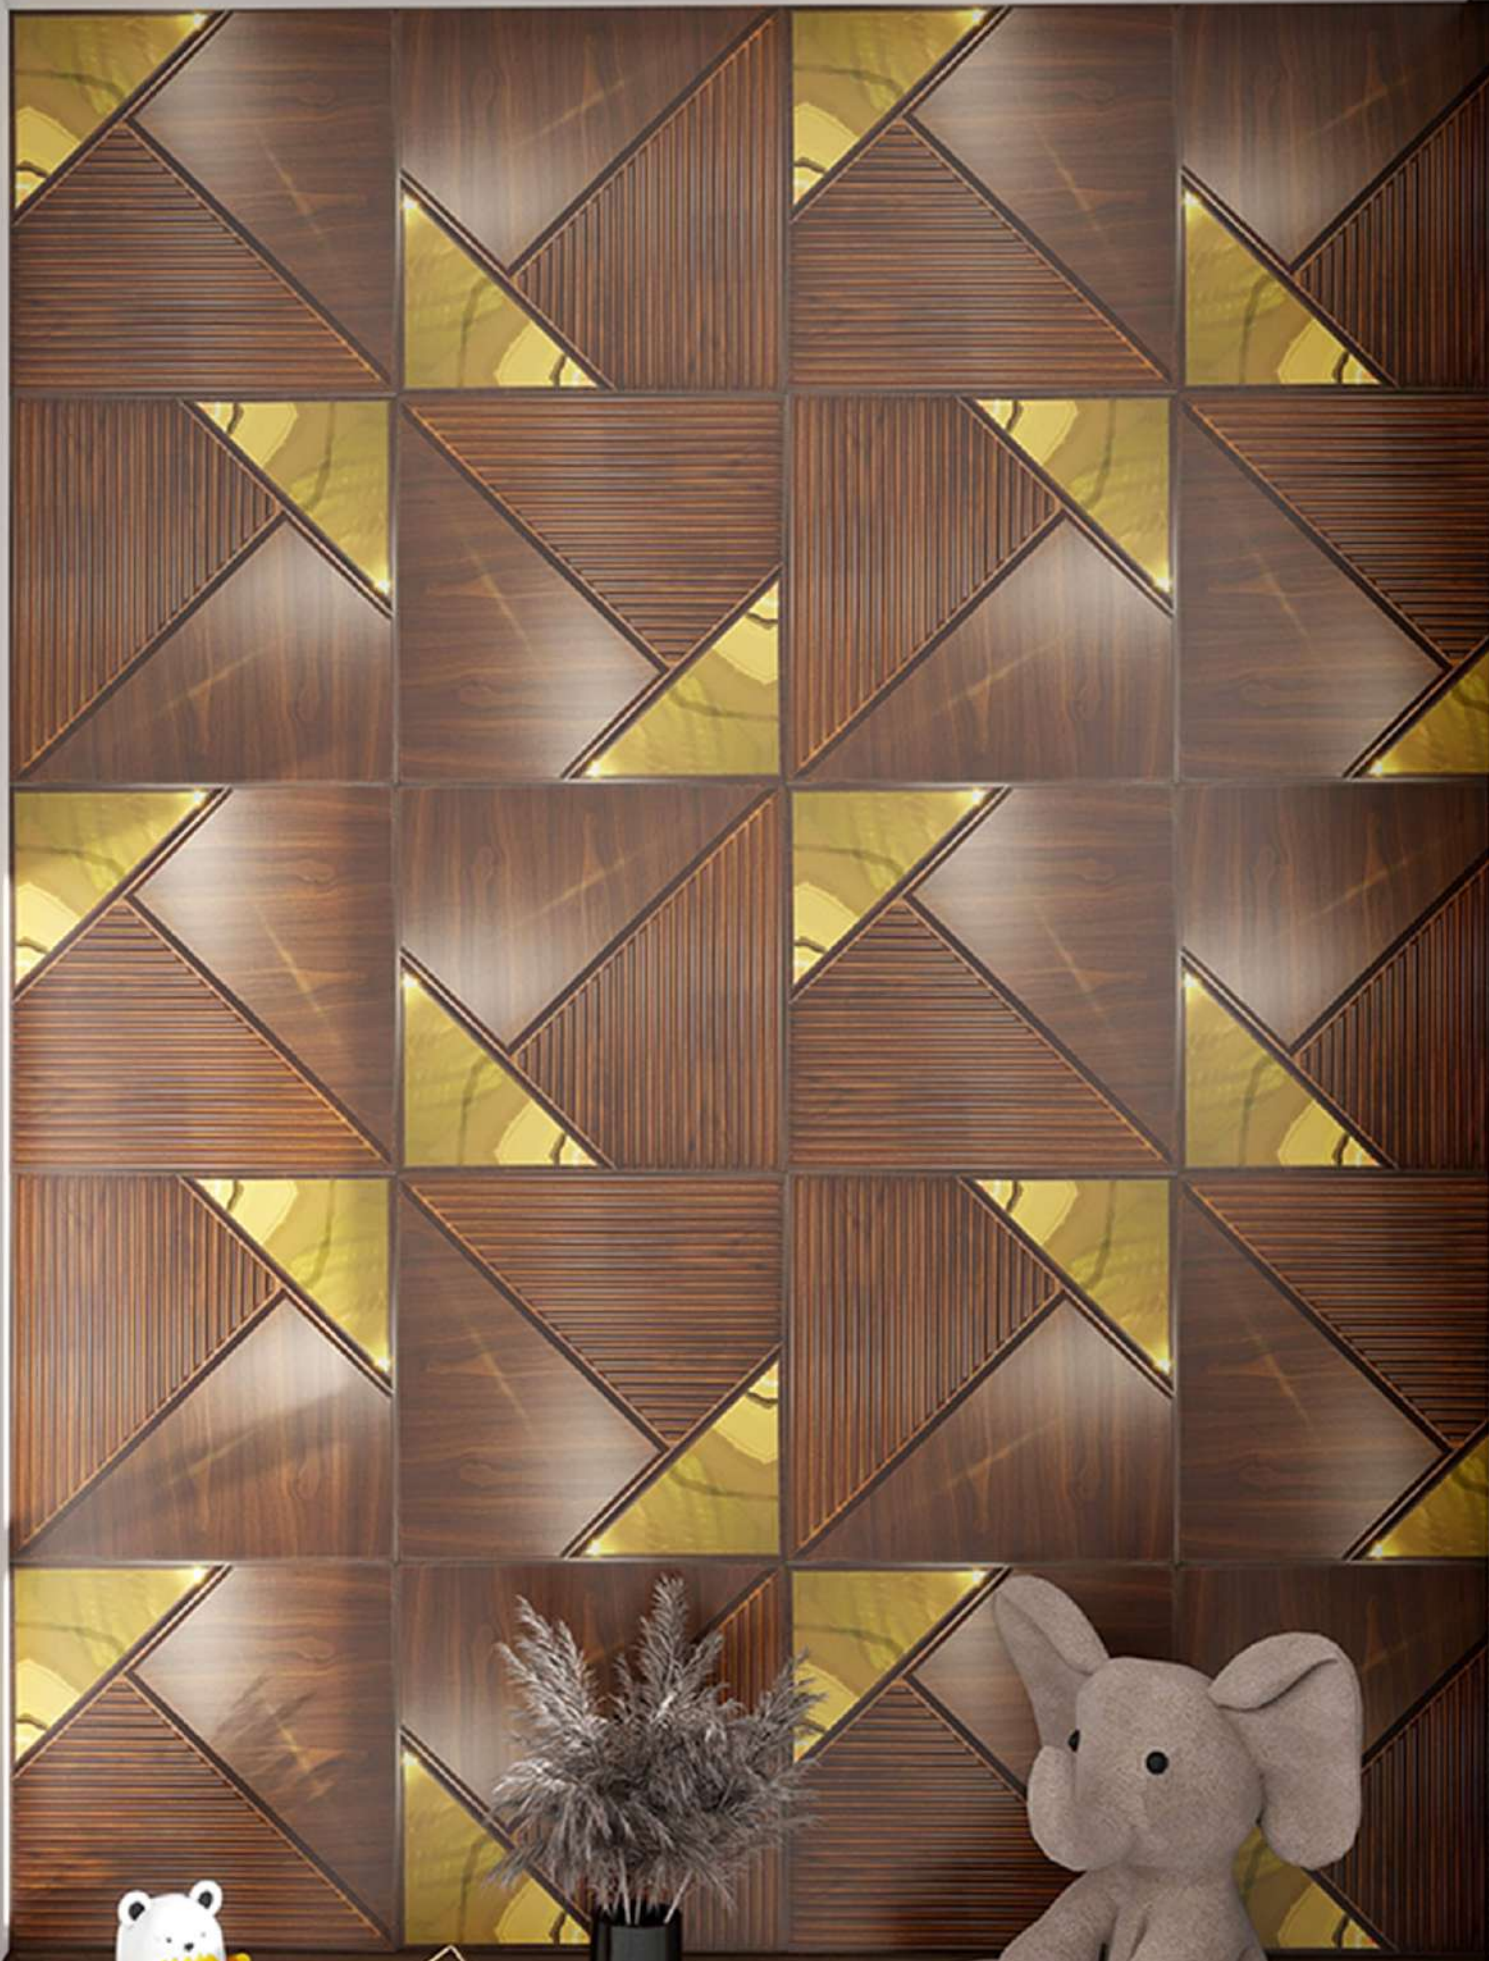

Silver Mirror

Dark Green
500mmX500mm

D178-1M
THE PLATEAU
Series

| D178-1M (PLATEAU SERIES)

 Adhams®

Silver Mirror

Black Wood
500mmX500mm

| D178-1M (PLATEAU SERIES)

 Adhams®

Silver Mirror

Champaigne Gold
500mmX500mm

| D178-1M (PLATEAU SERIES)

 Adhams®

Golden Mirror

Dark Green
500mmX500mm

| D178-1M (PLATEAU SERIES)