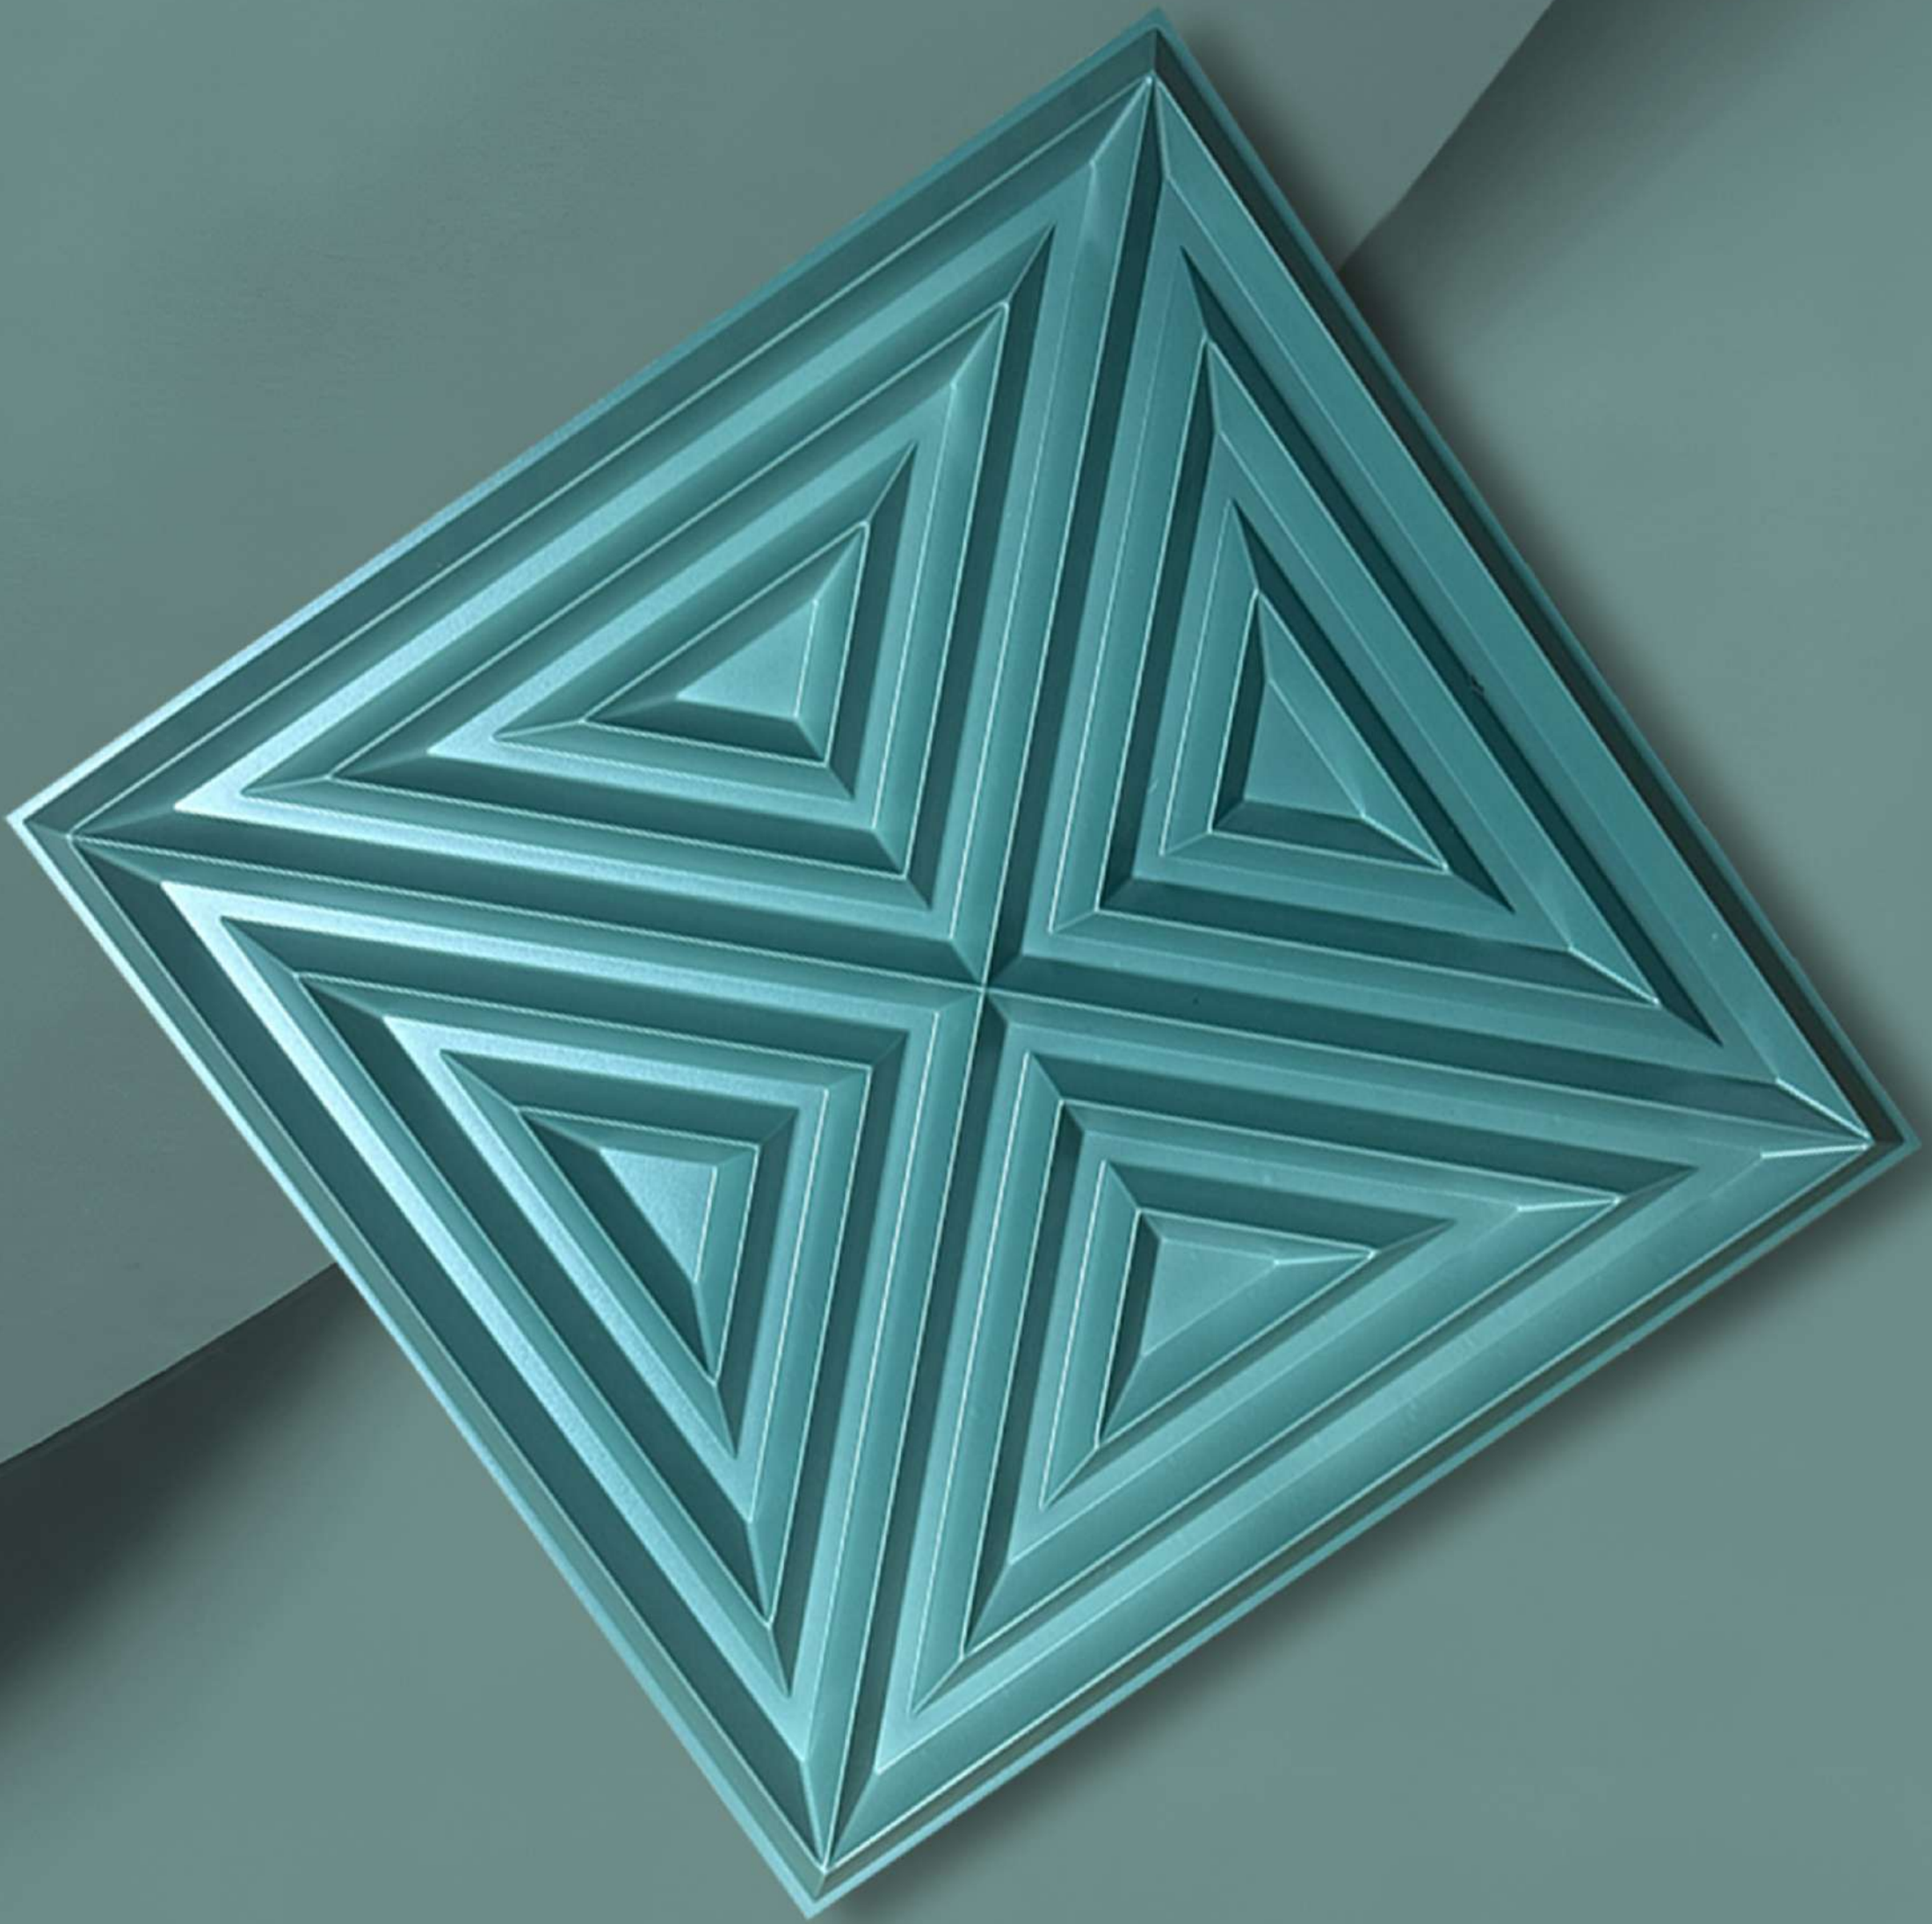

| TD089 (CIRCLE SQUARE SERIES)

Brilliant Silver
500mmX500mm

D218
THE TRIANGLE
Series

| D218 (TRIANGLE SERIES)

 Adhams®

Dark Green
500mmX500mm

| D218 (TRIANGLE SERIES)

 Adhams®