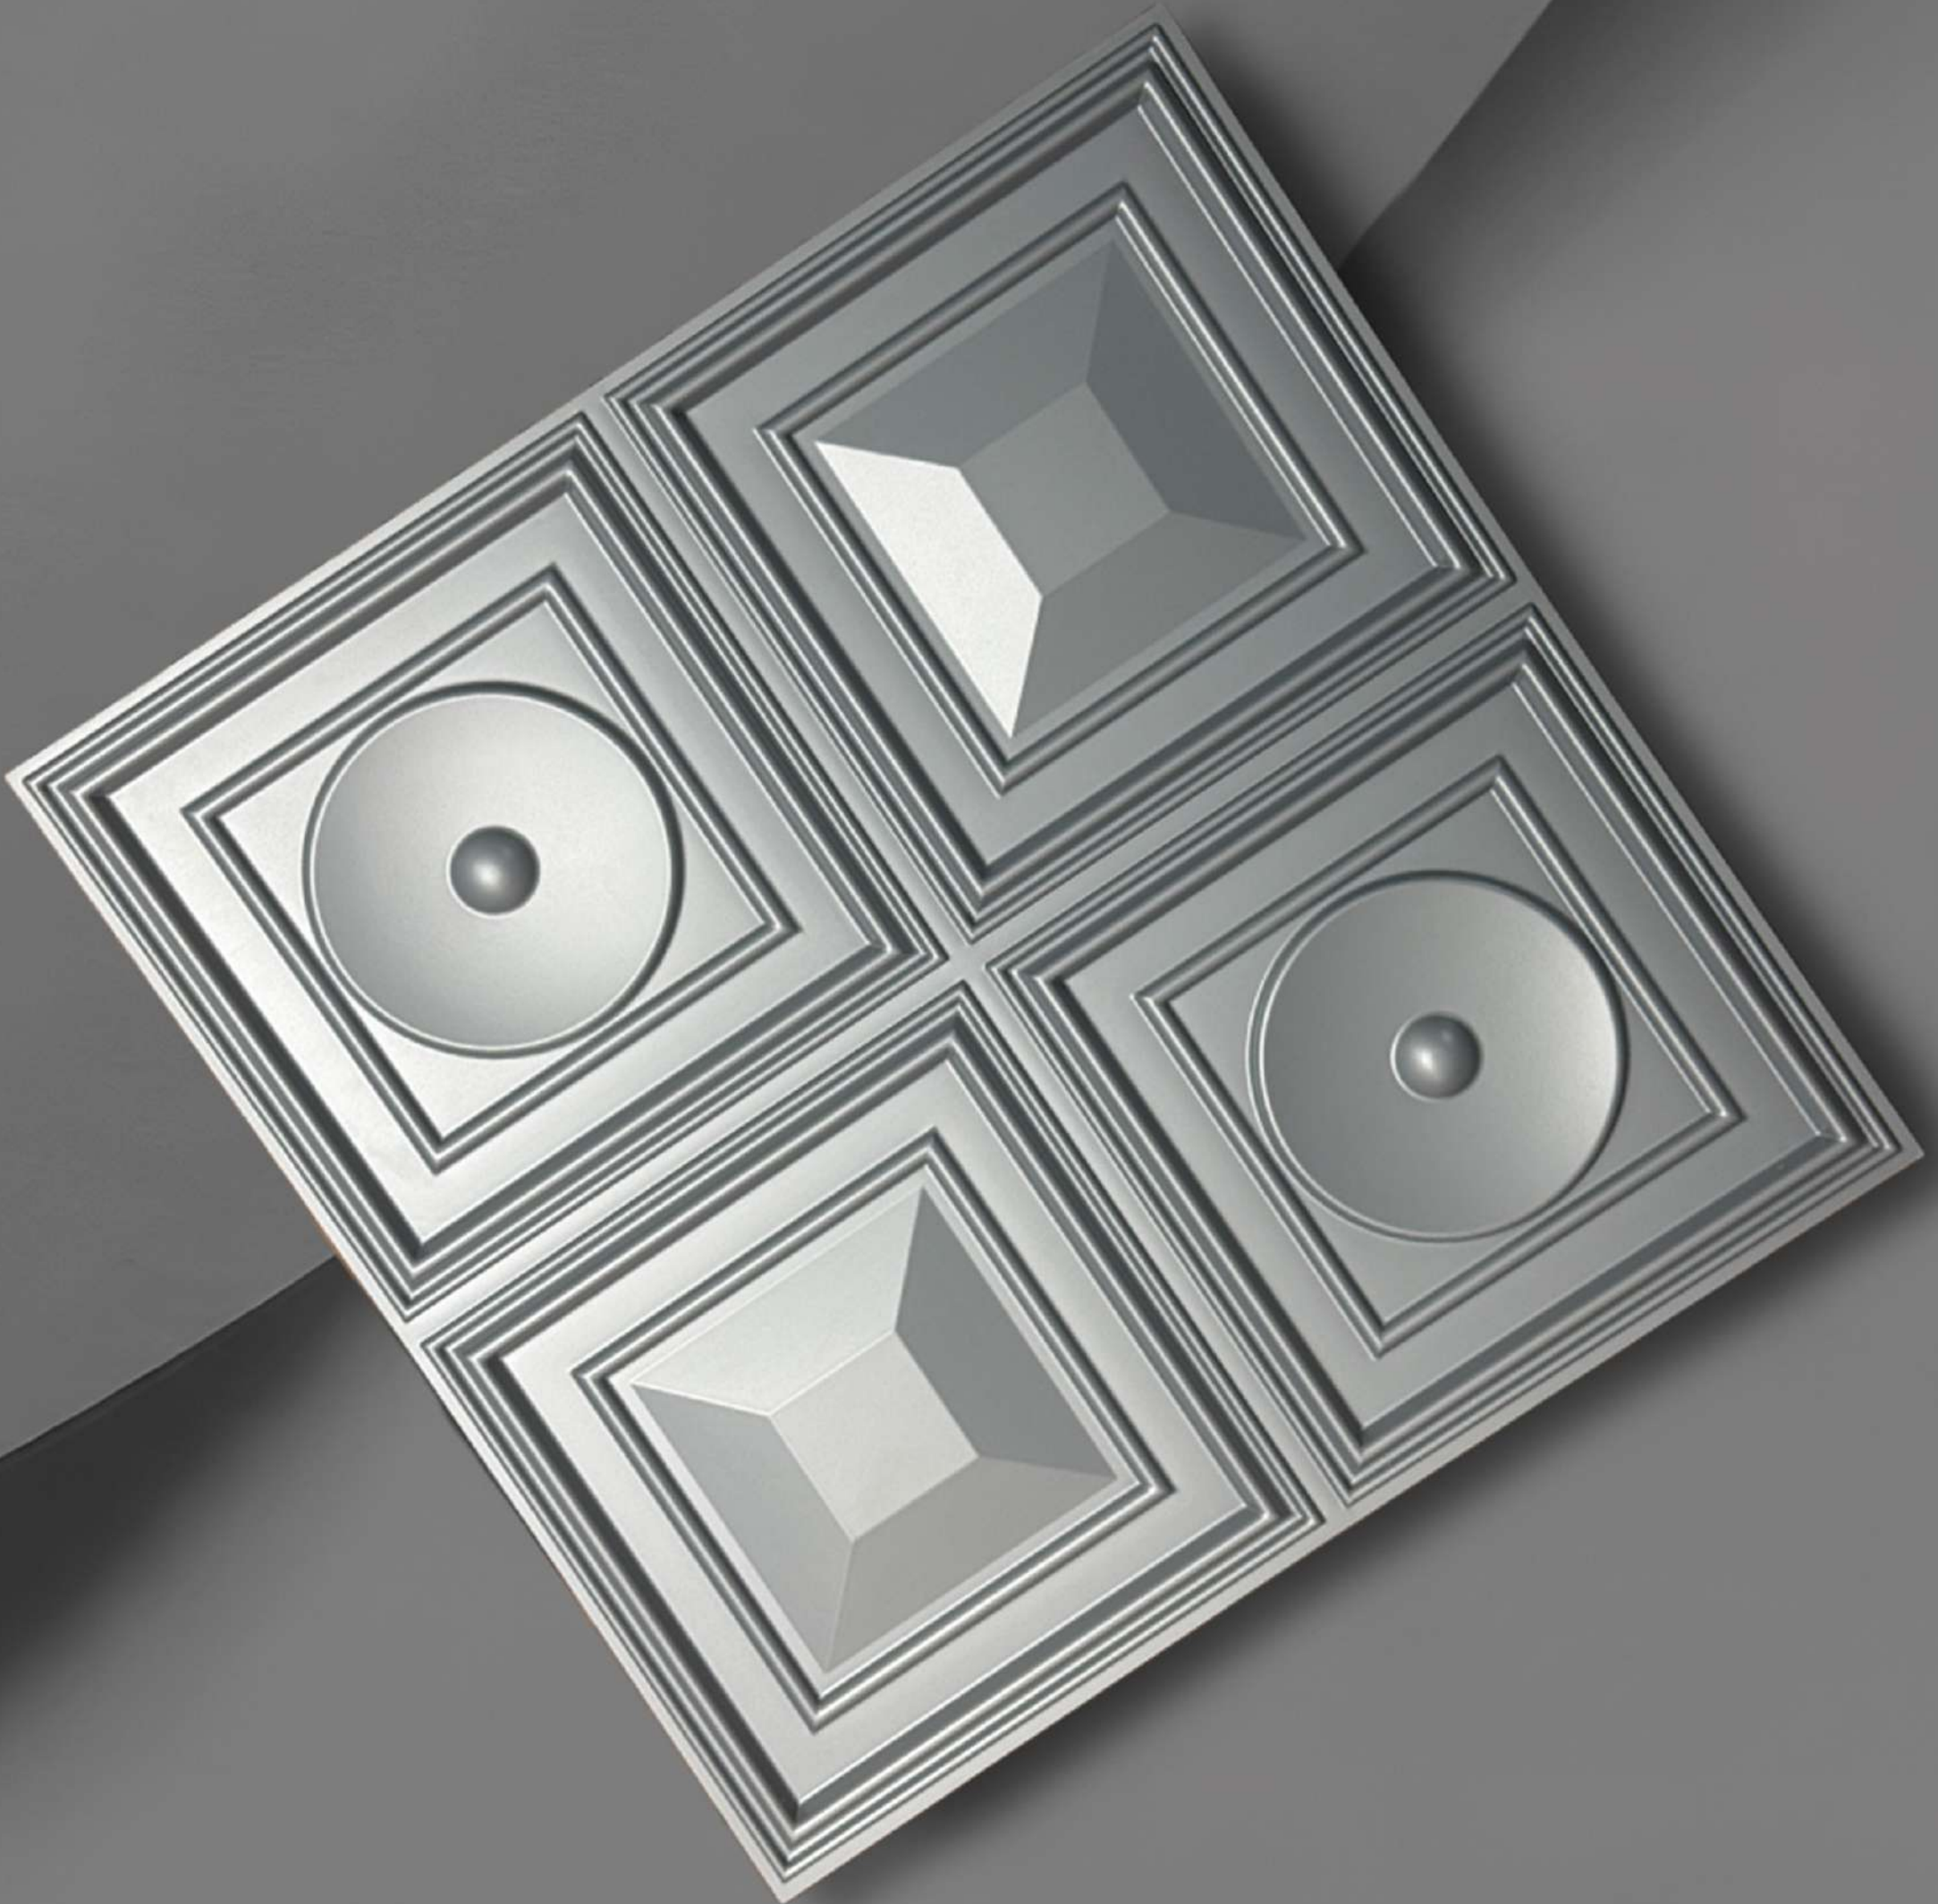

| TD089 (CIRCLE SQUARE SERIES)

Brilliant Silver
500mmX500mm