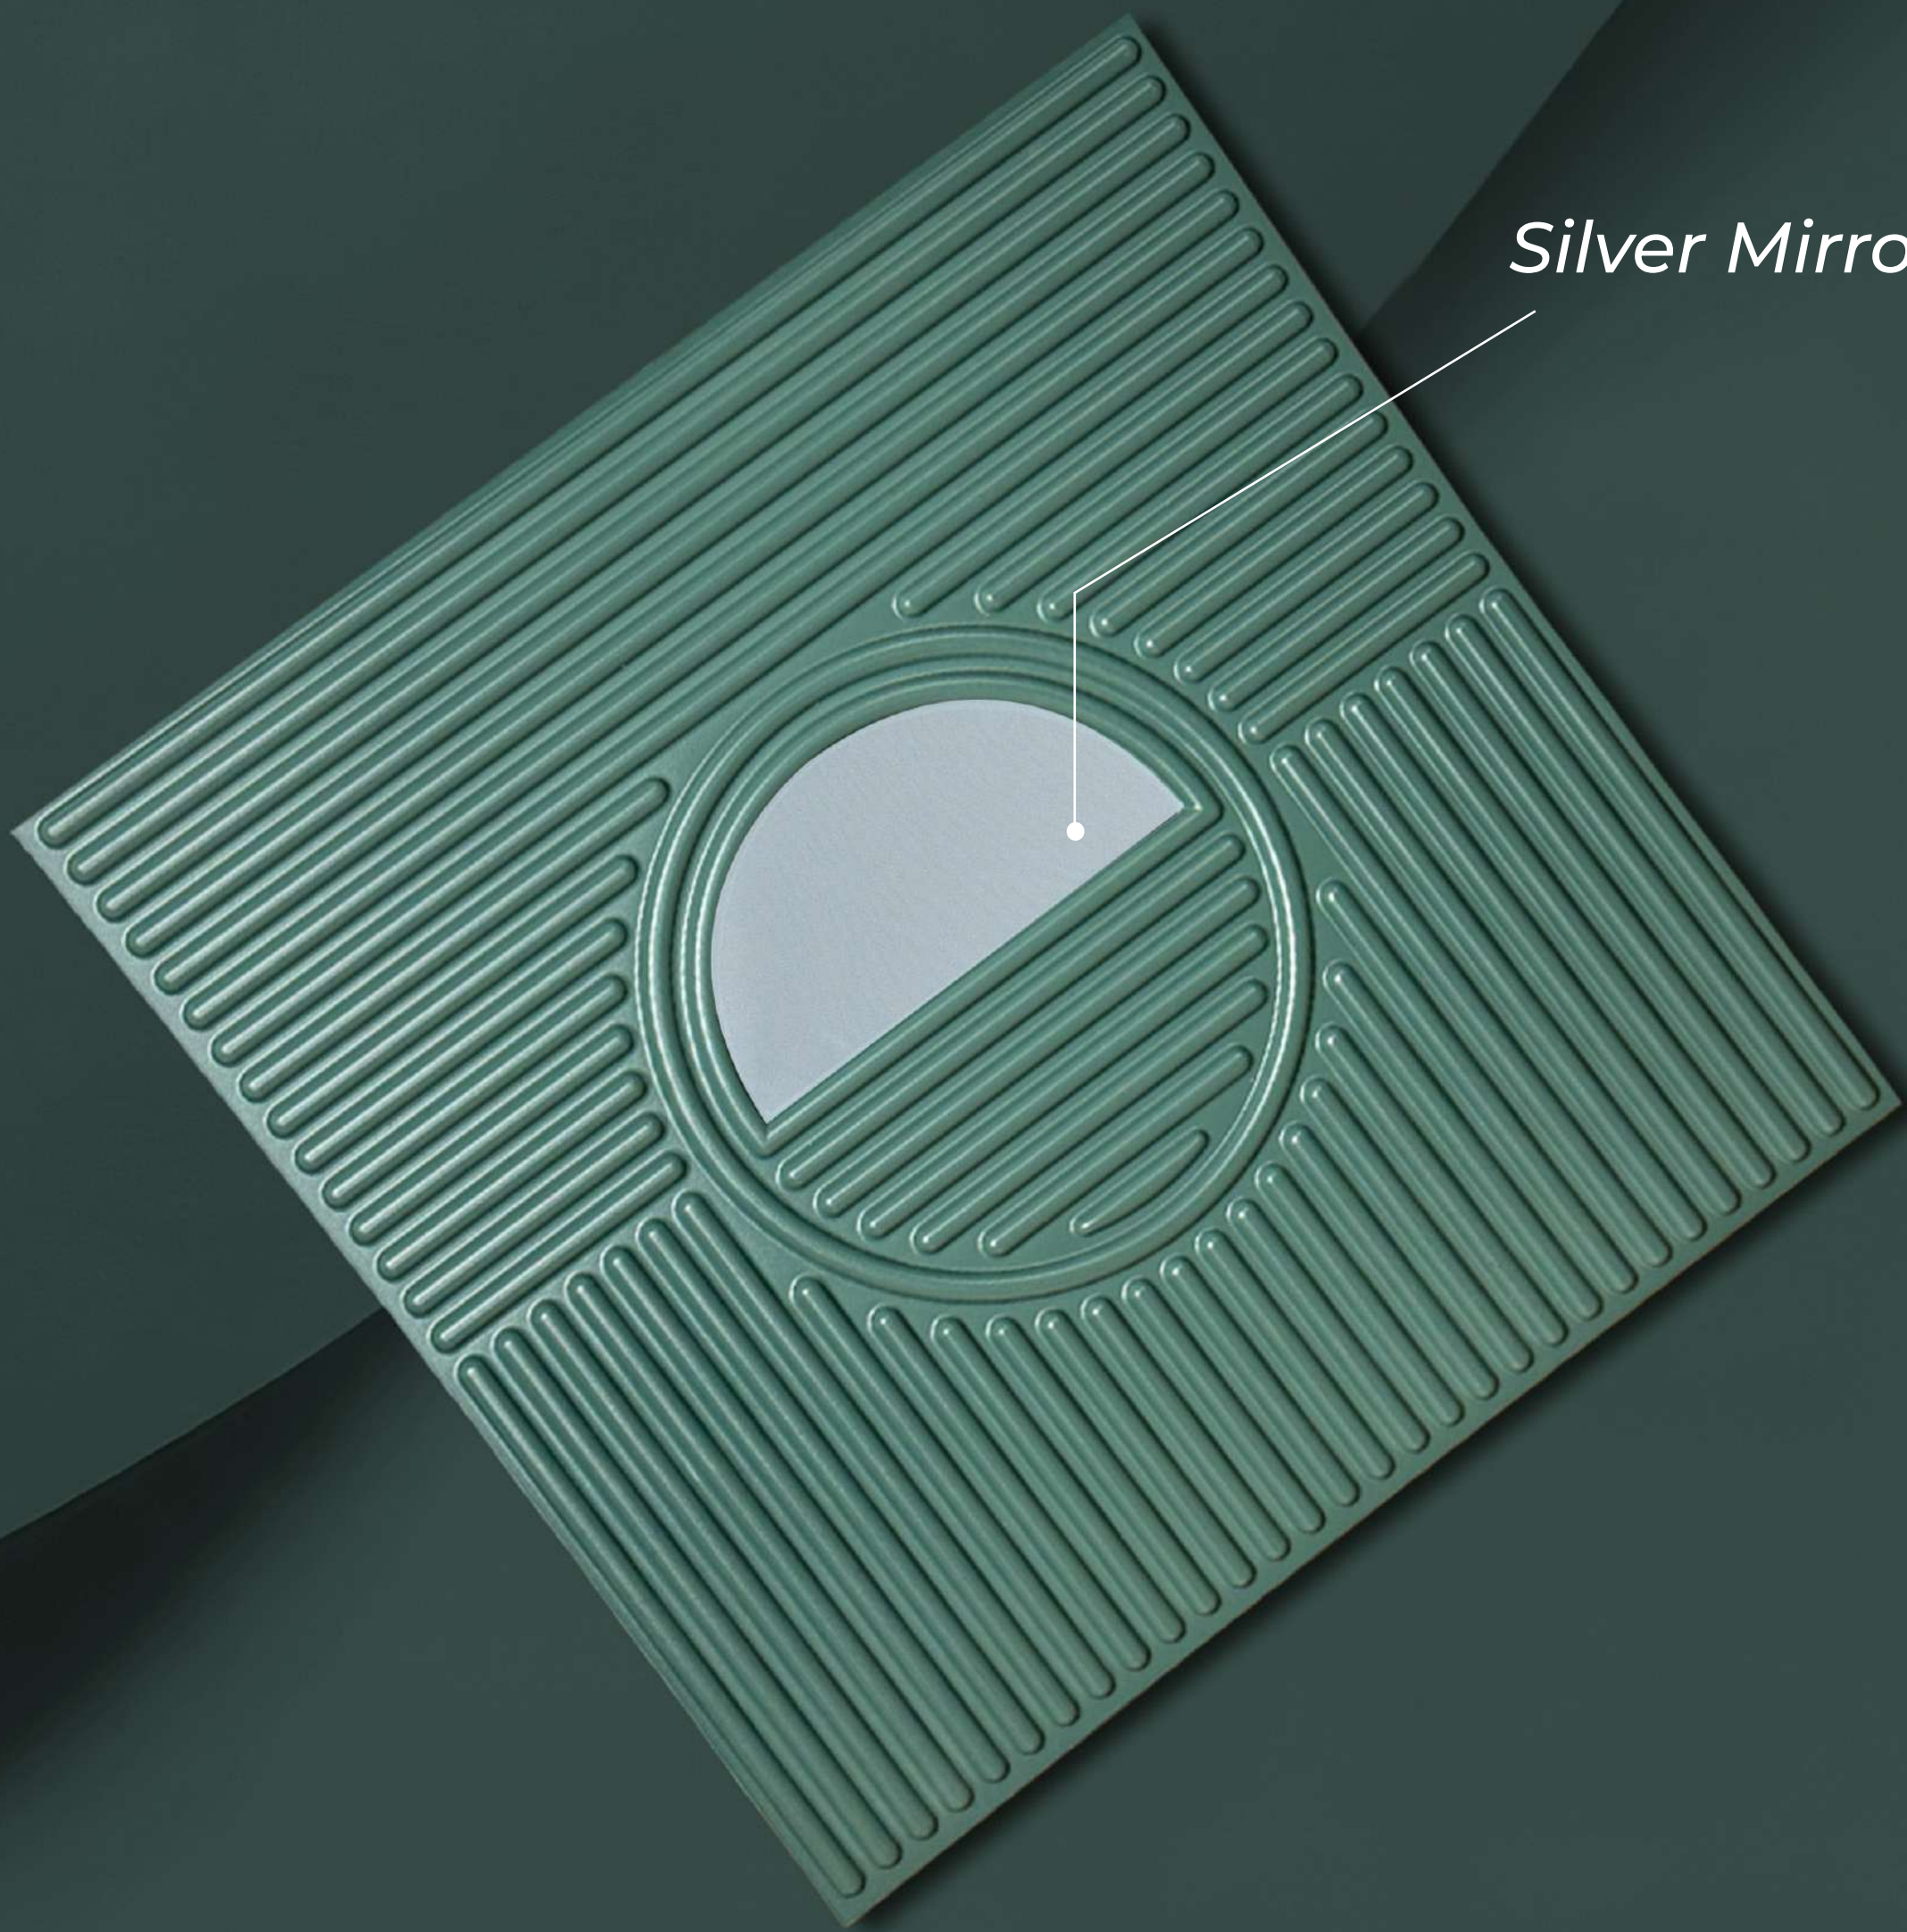

| D207 (HALF MOON SERIES)

Adhams®

Silver Mirror

Dark Green
500mmX500mm