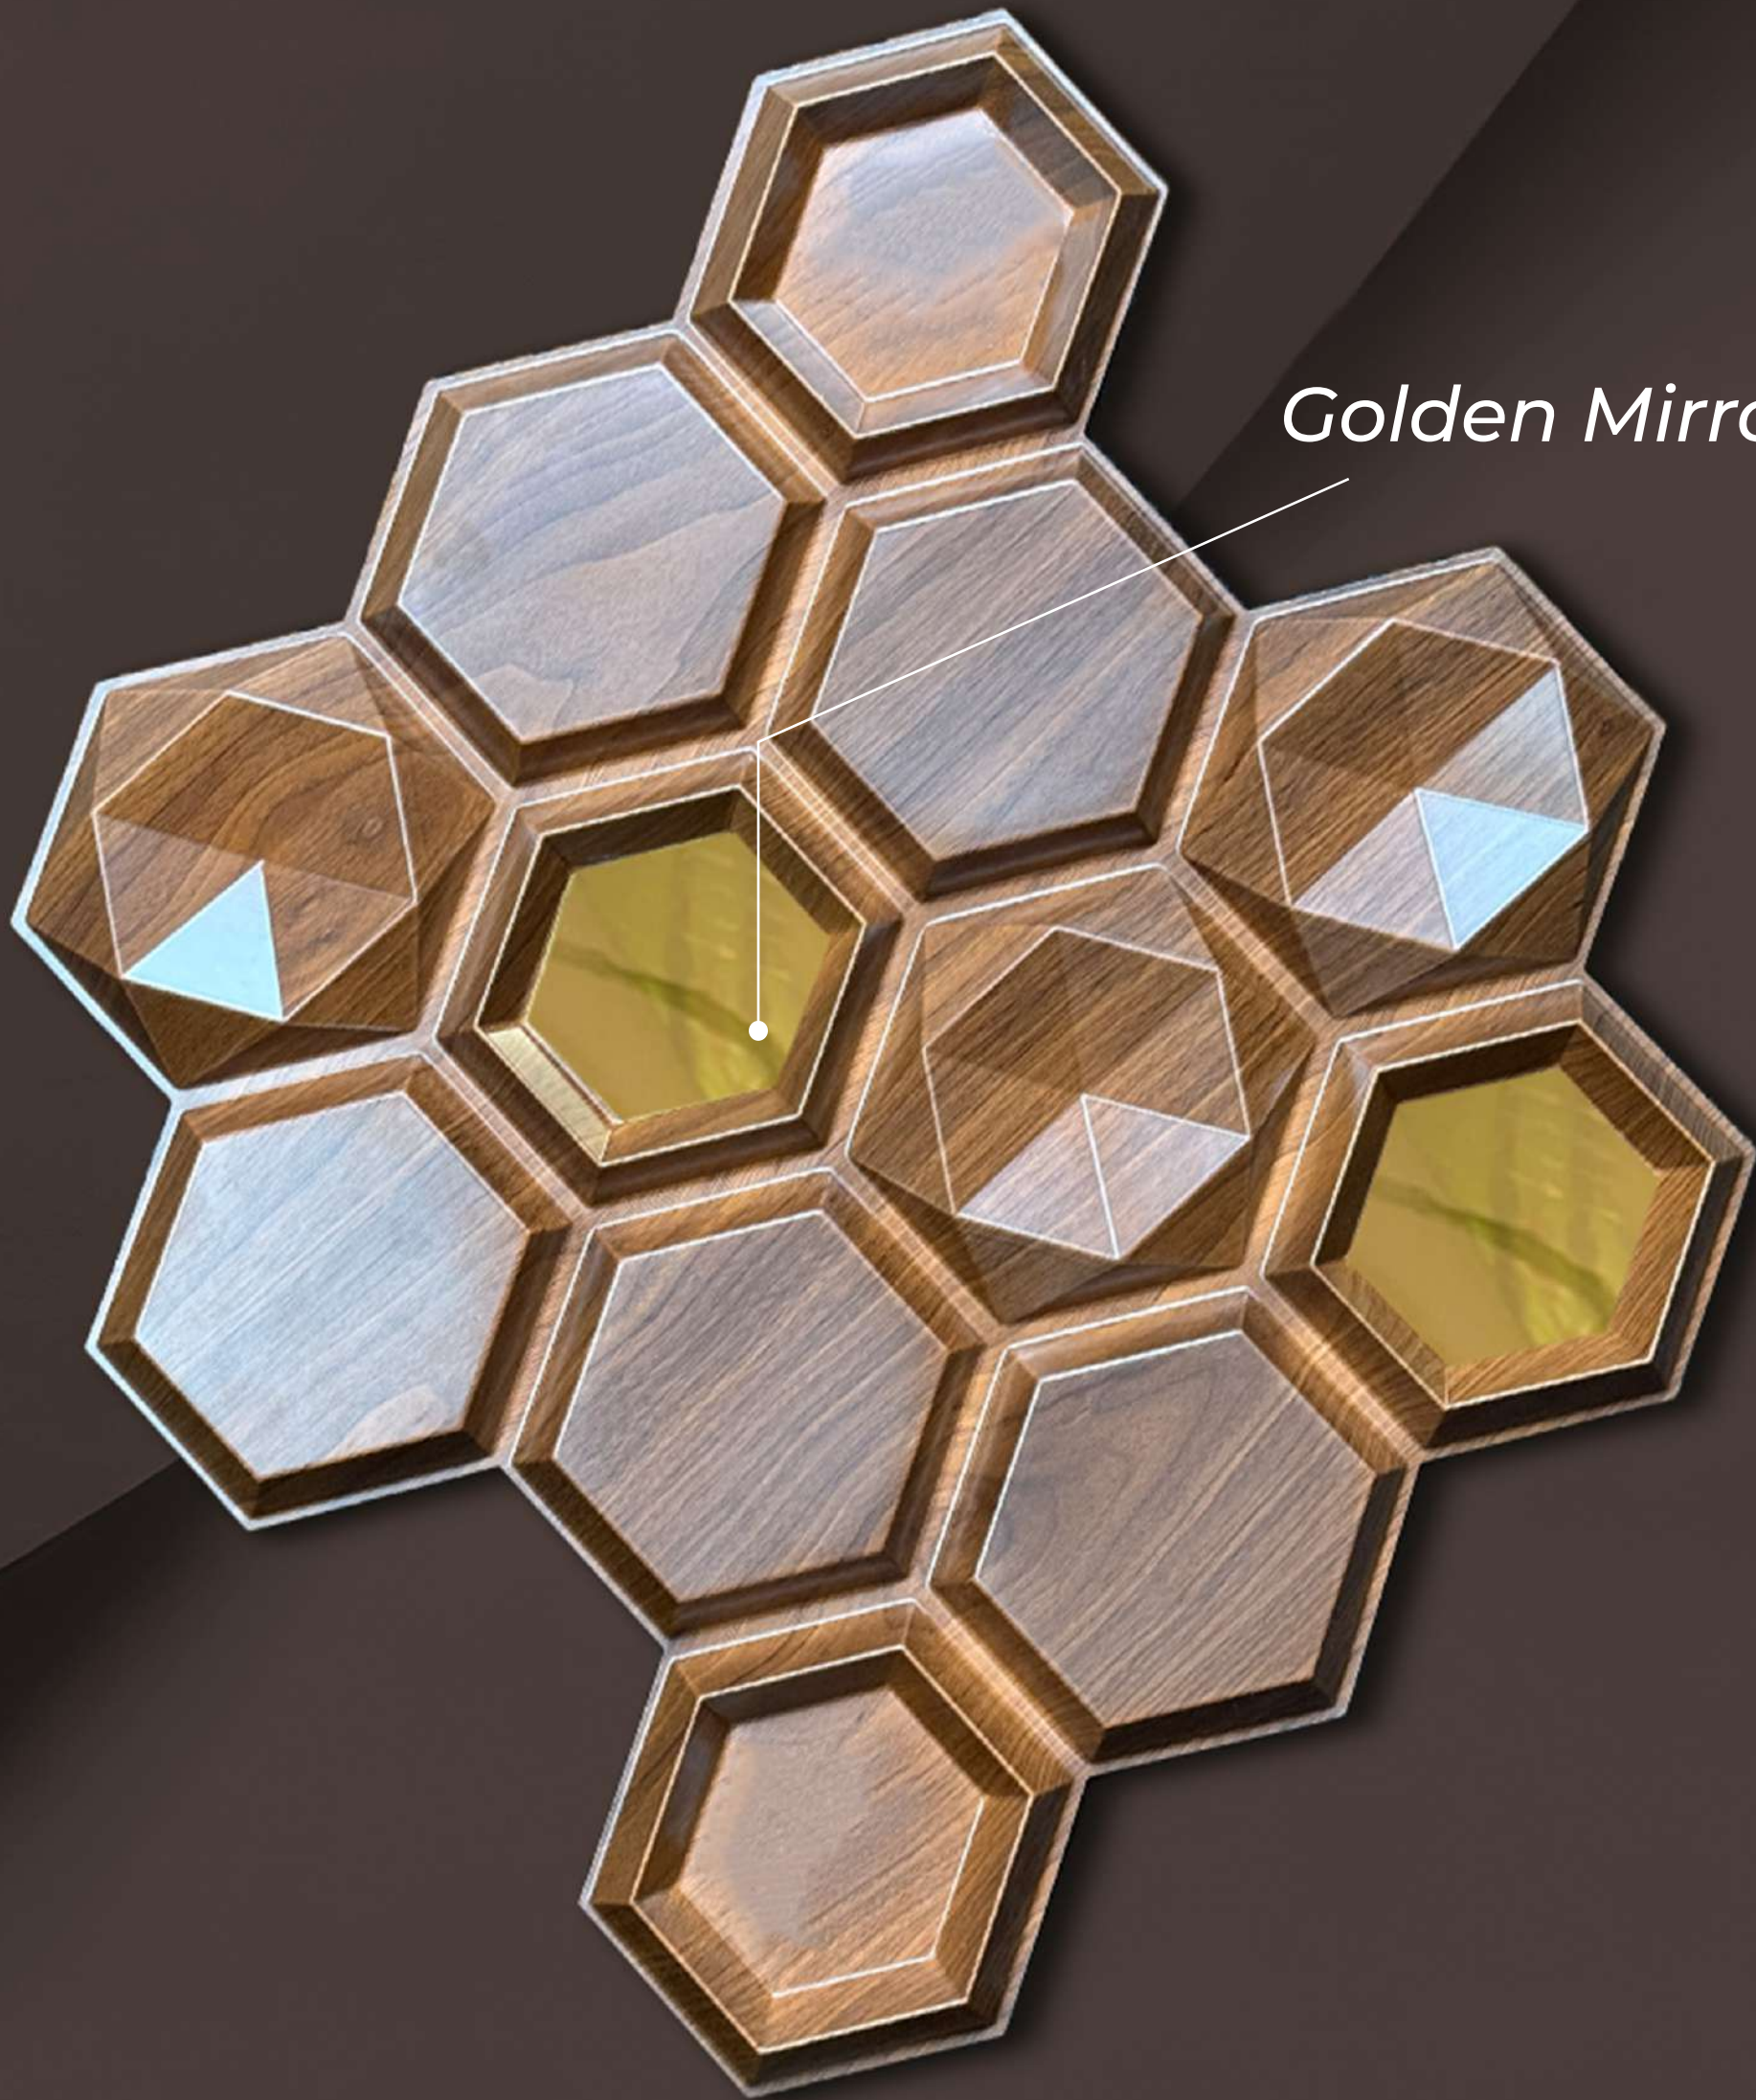

 Adhams®

Silver Mirror

Matte White
500mmX500mm

| D084 (HONEY COMB SERIES)

 Adhams®

Golden Mirror

Black Wood
500mmX500mm

Elevate your walls with timeless 3D elegance.