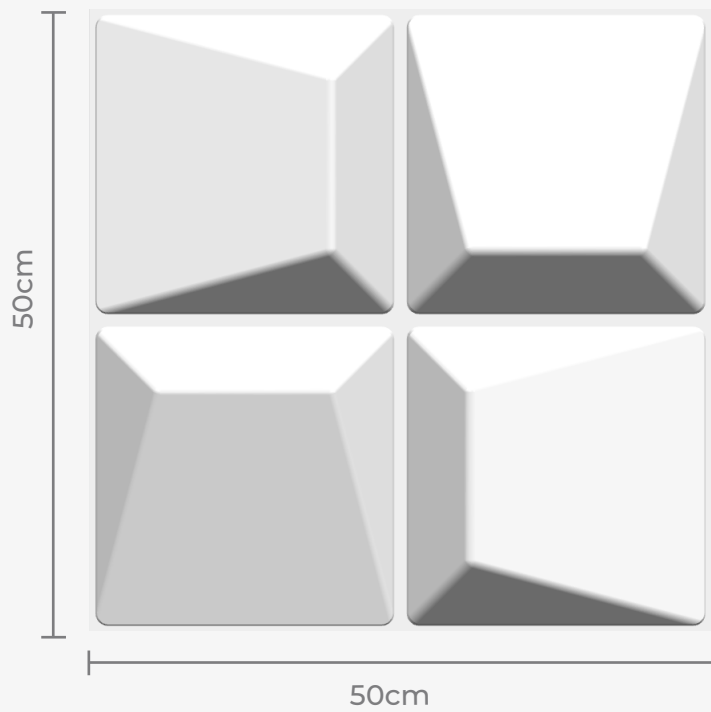

3D Mirror Panels