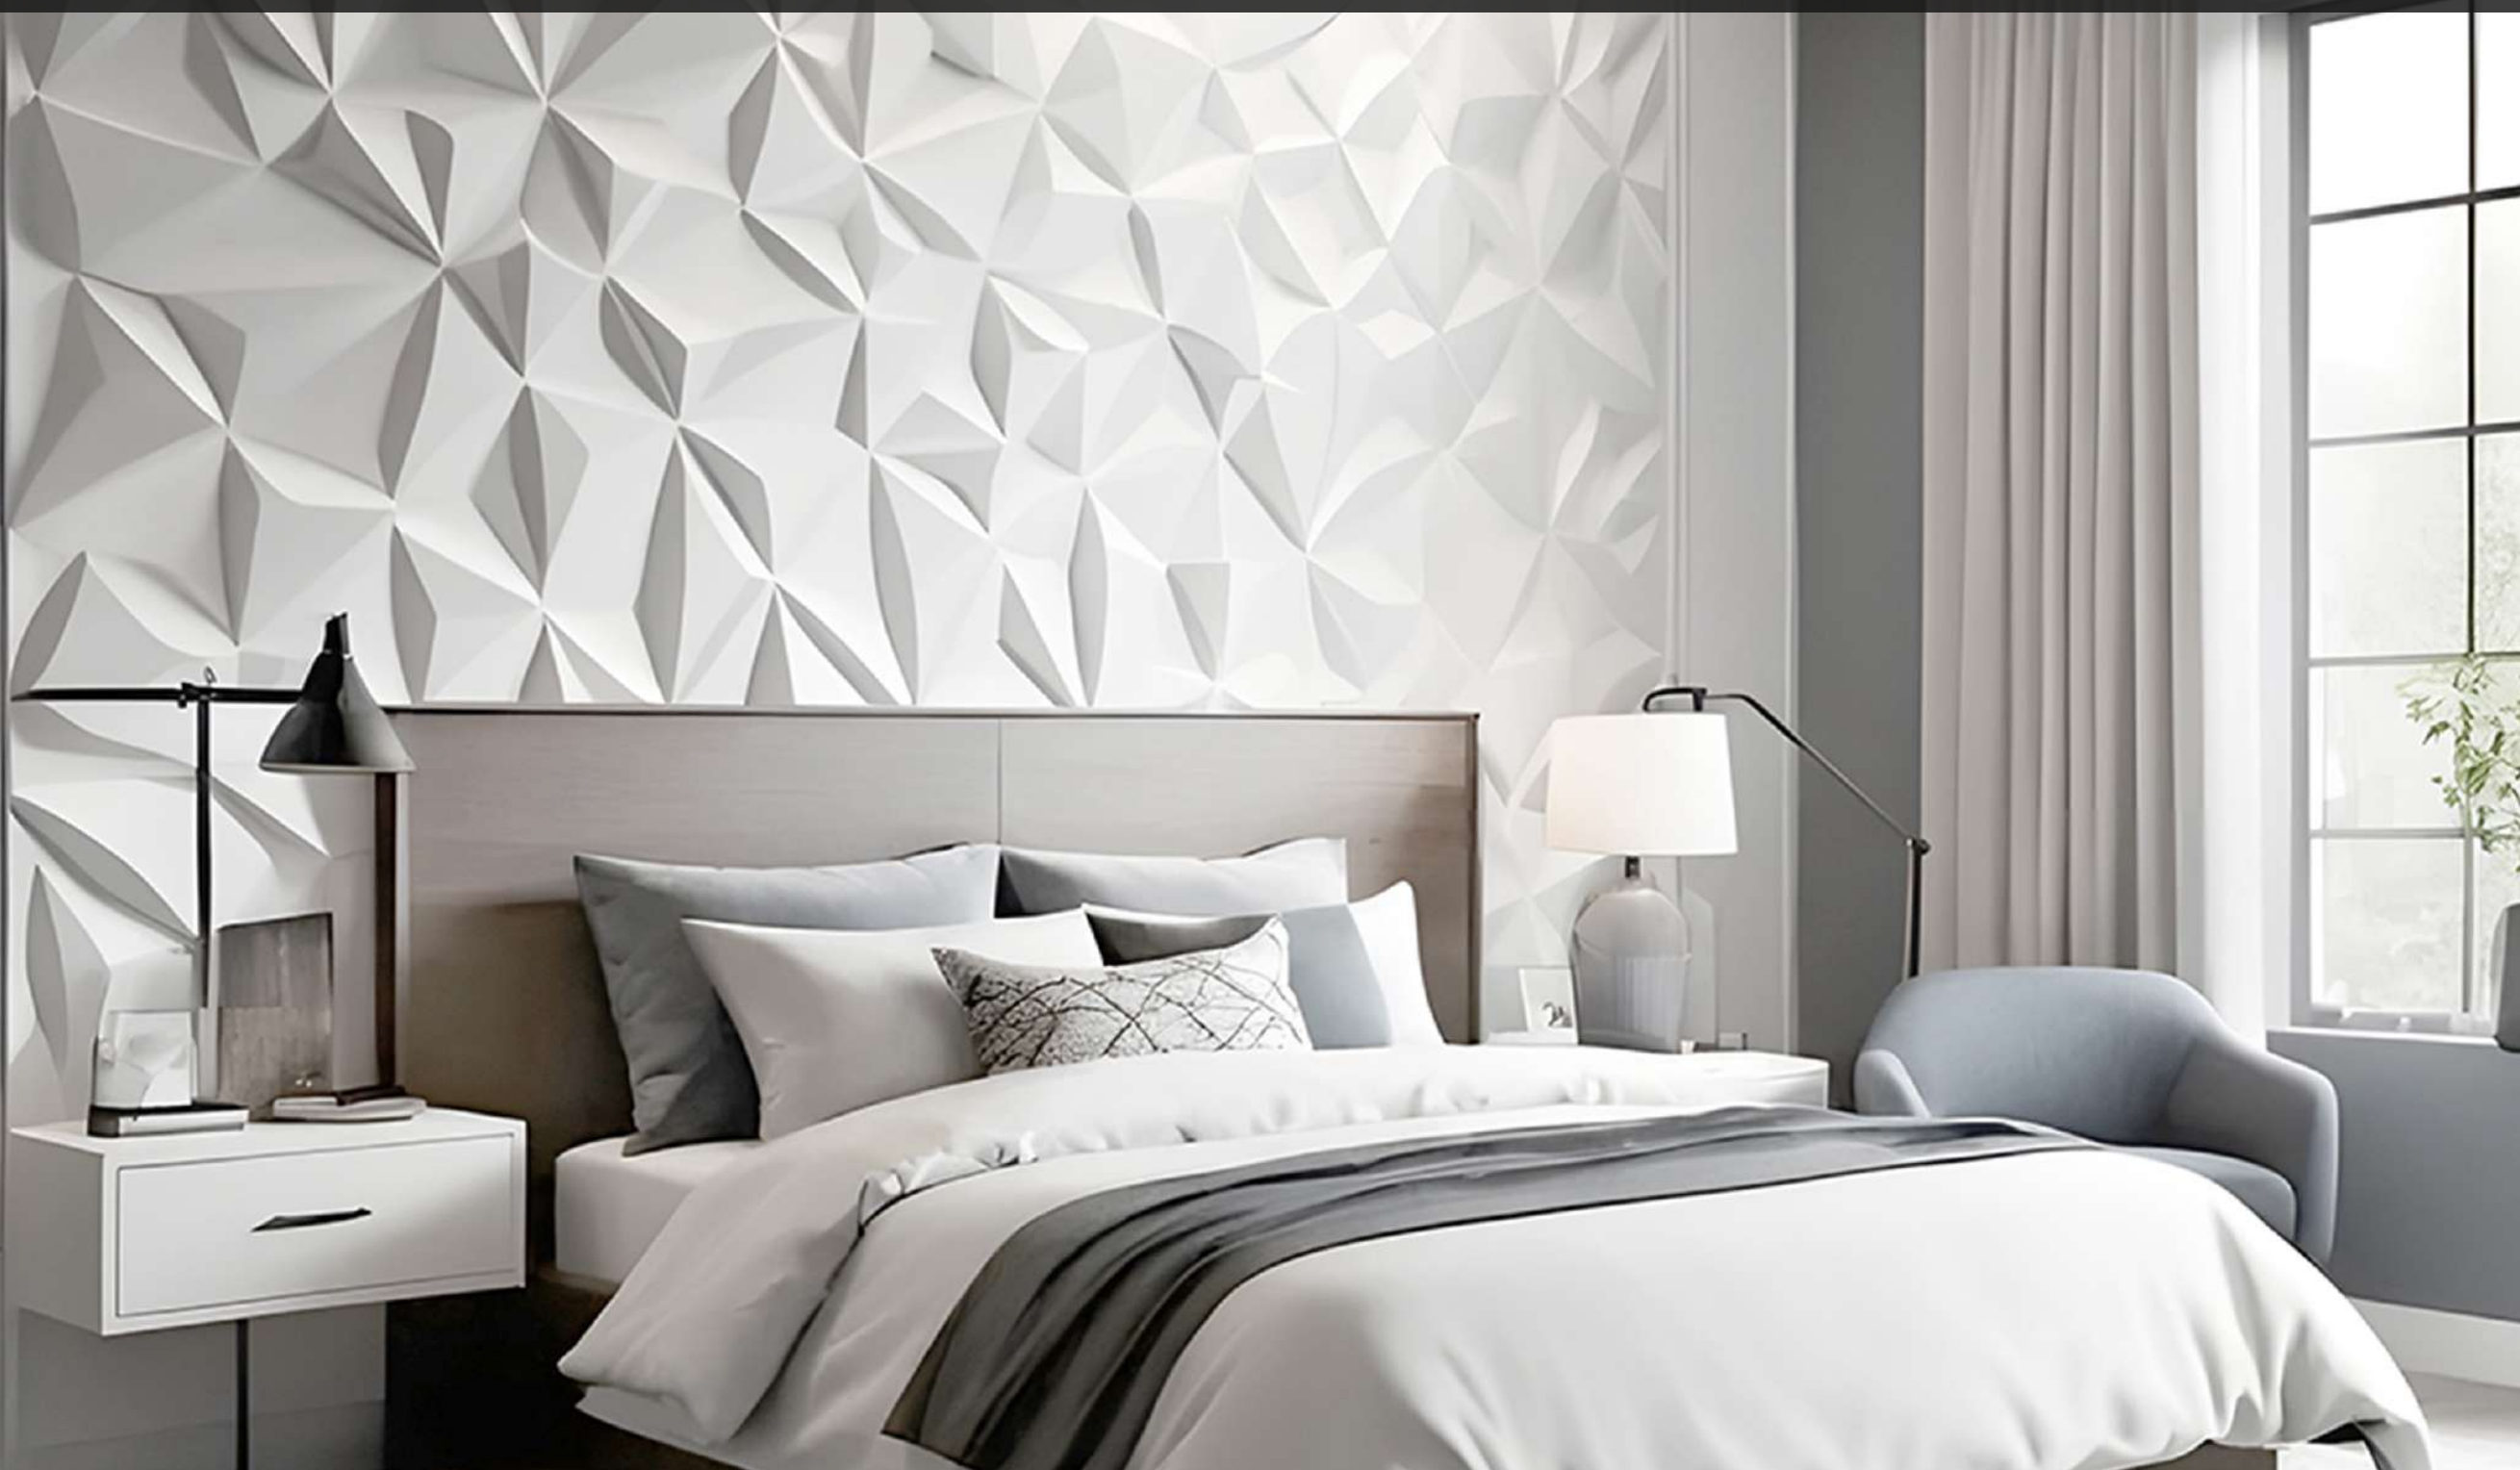

PVC 3D PANELS

3D panels are a modern interior design solution that adds depth, texture, and visual interest to any space. Designed to transform plain walls into striking features, these panels create a dynamic play of light and shadow that enhances the overall ambiance. Made from durable, lightweight, and low-maintenance materials, 3D panels are ideal for homes, offices, showrooms, and commercial interiors. They are easy to install, long-lasting, and available in a wide range of patterns and finishes, making them perfect for creating stylish, contemporary, and elegant environments.

Why Choose 3D Wall Panels?

Instant Aesthetic Transformation :

3D wall panels turn ordinary walls into eye-catching design features, adding depth, texture, and personality to any space.

Modern Look Without Major Renovation :

You get a fresh, contemporary interior style without extensive construction or mess.

Easy to Install & Maintain :

Lightweight and simple to fix on walls, 3D panels are low-maintenance and easy to clean, perfect for homes and businesses.