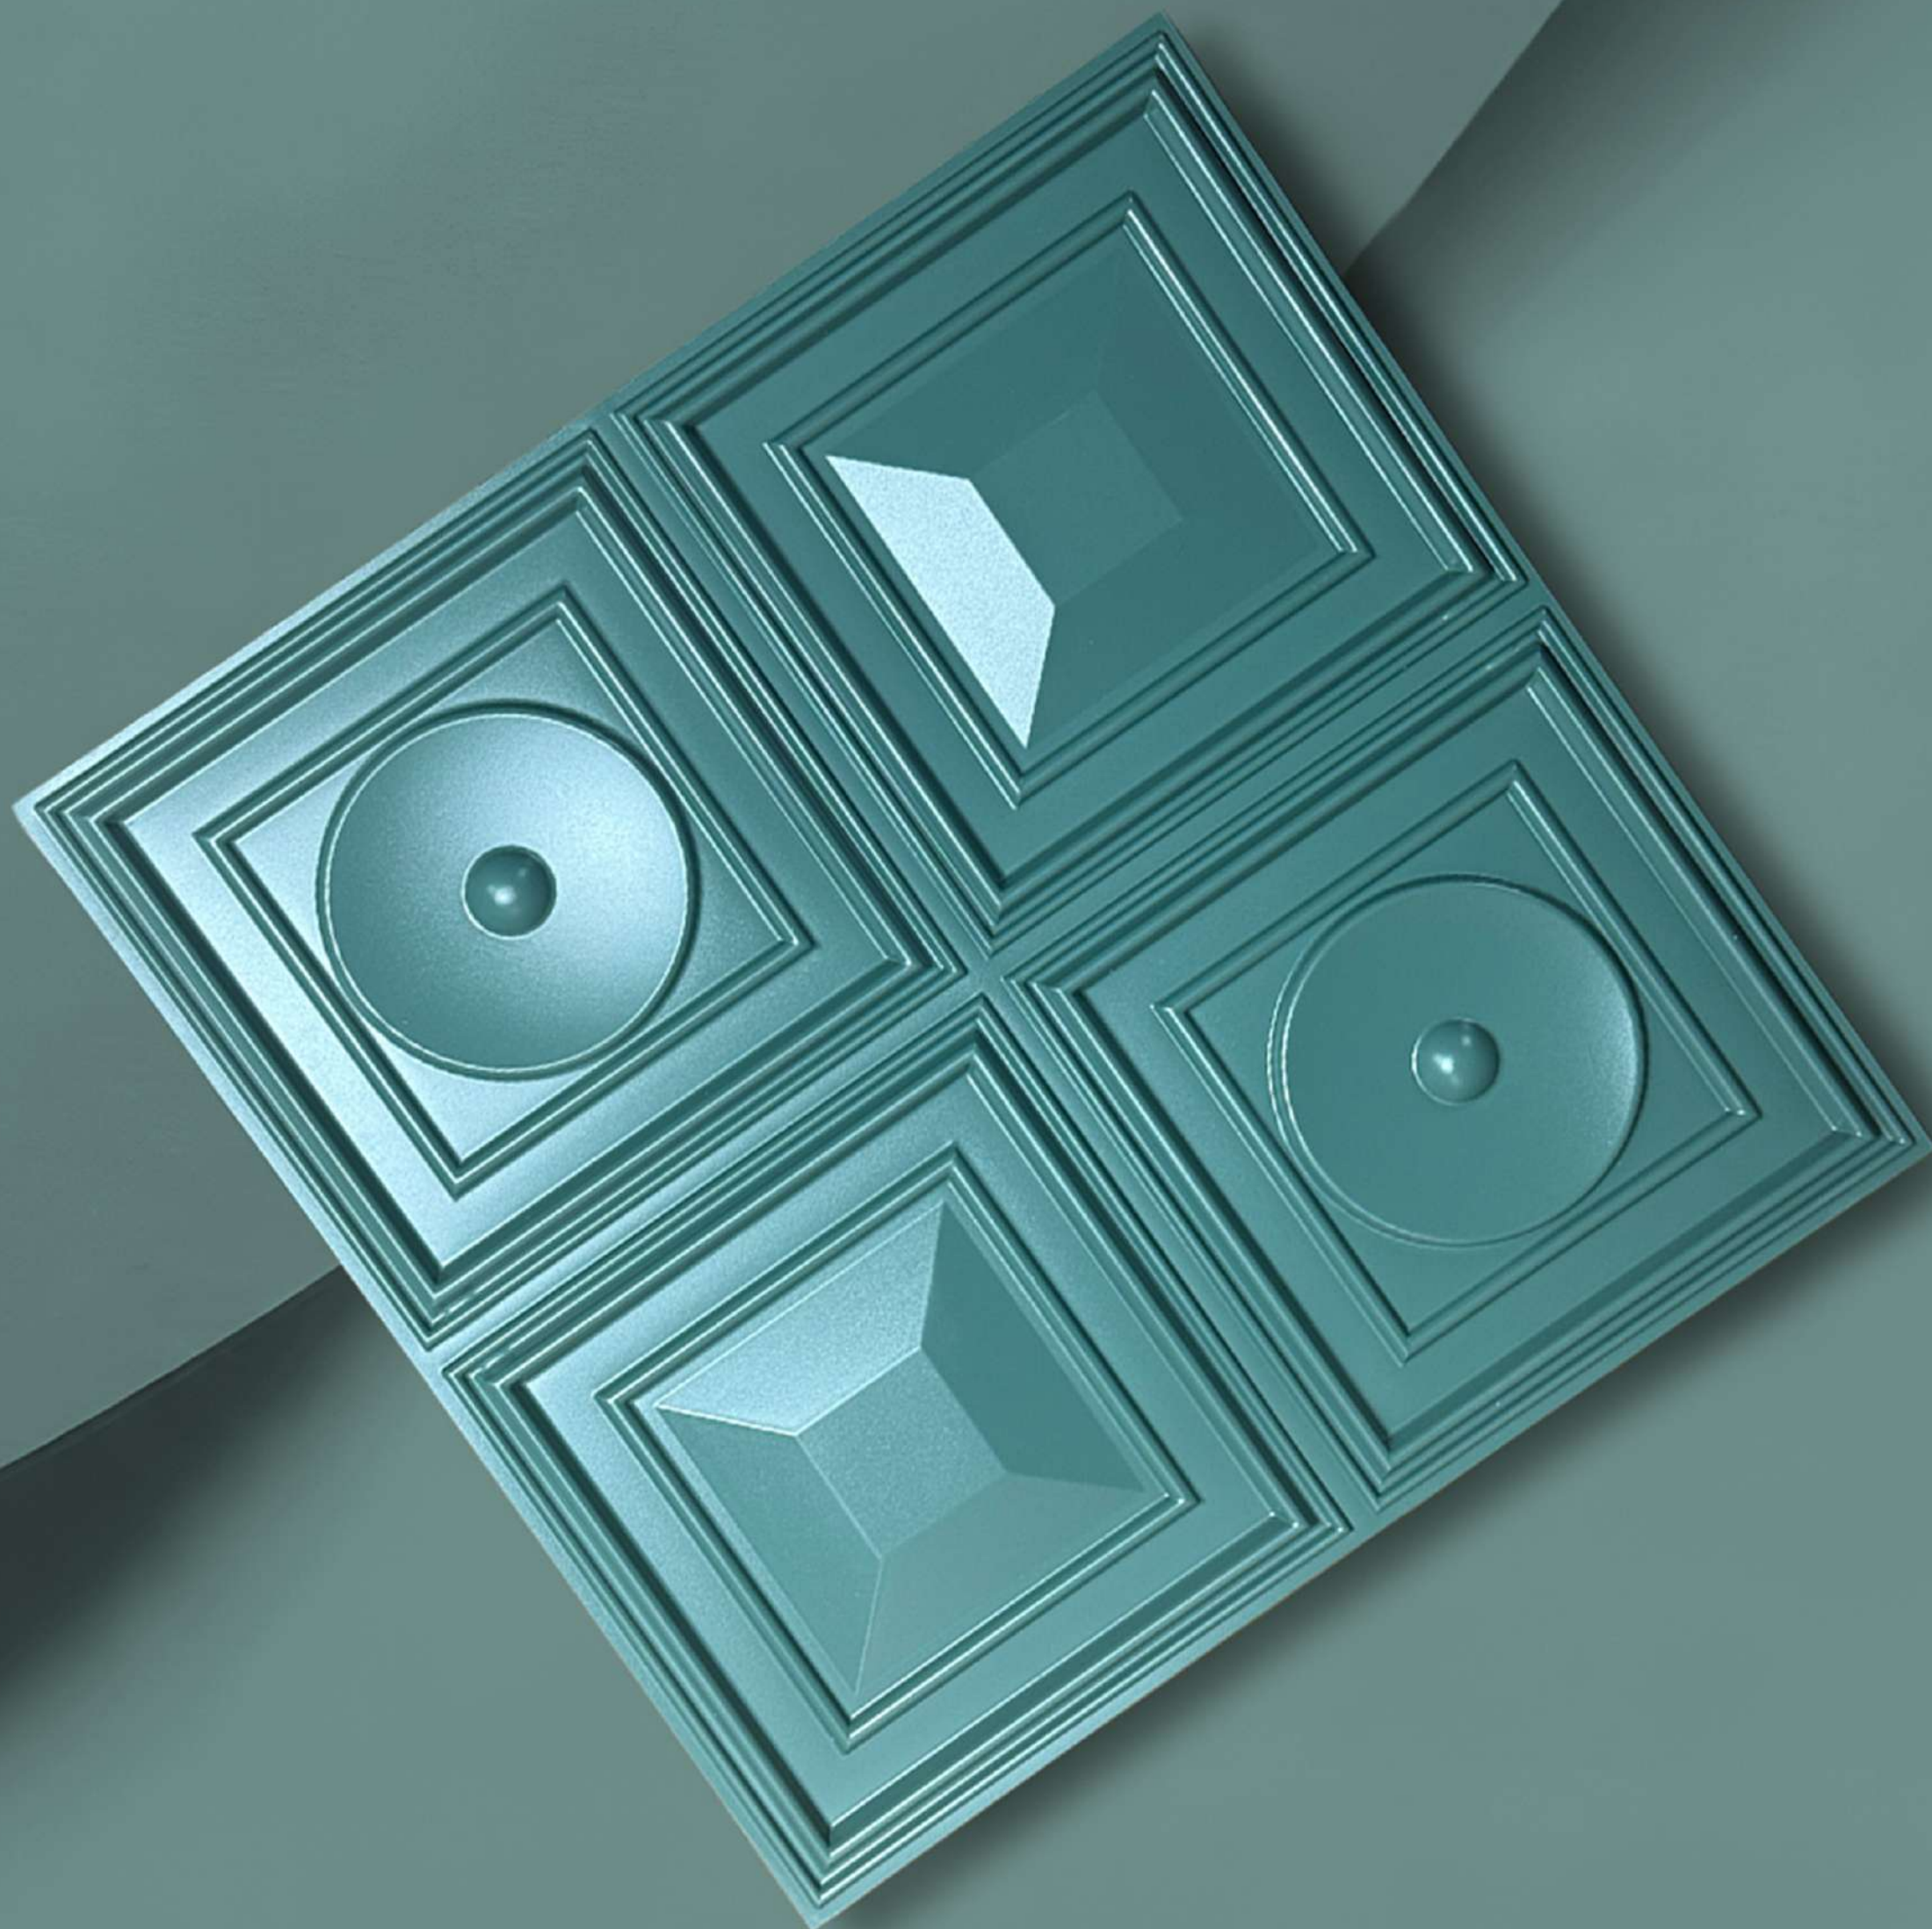

THE CIRCLE SQUARE

Series

| TD089 (CIRCLE SQUARE SERIES)

 Adhams®

Matte White
500mmX500mm

| TD089 (CIRCLE SQUARE SERIES)

 Adhams®

Dark Green
500mmX500mm