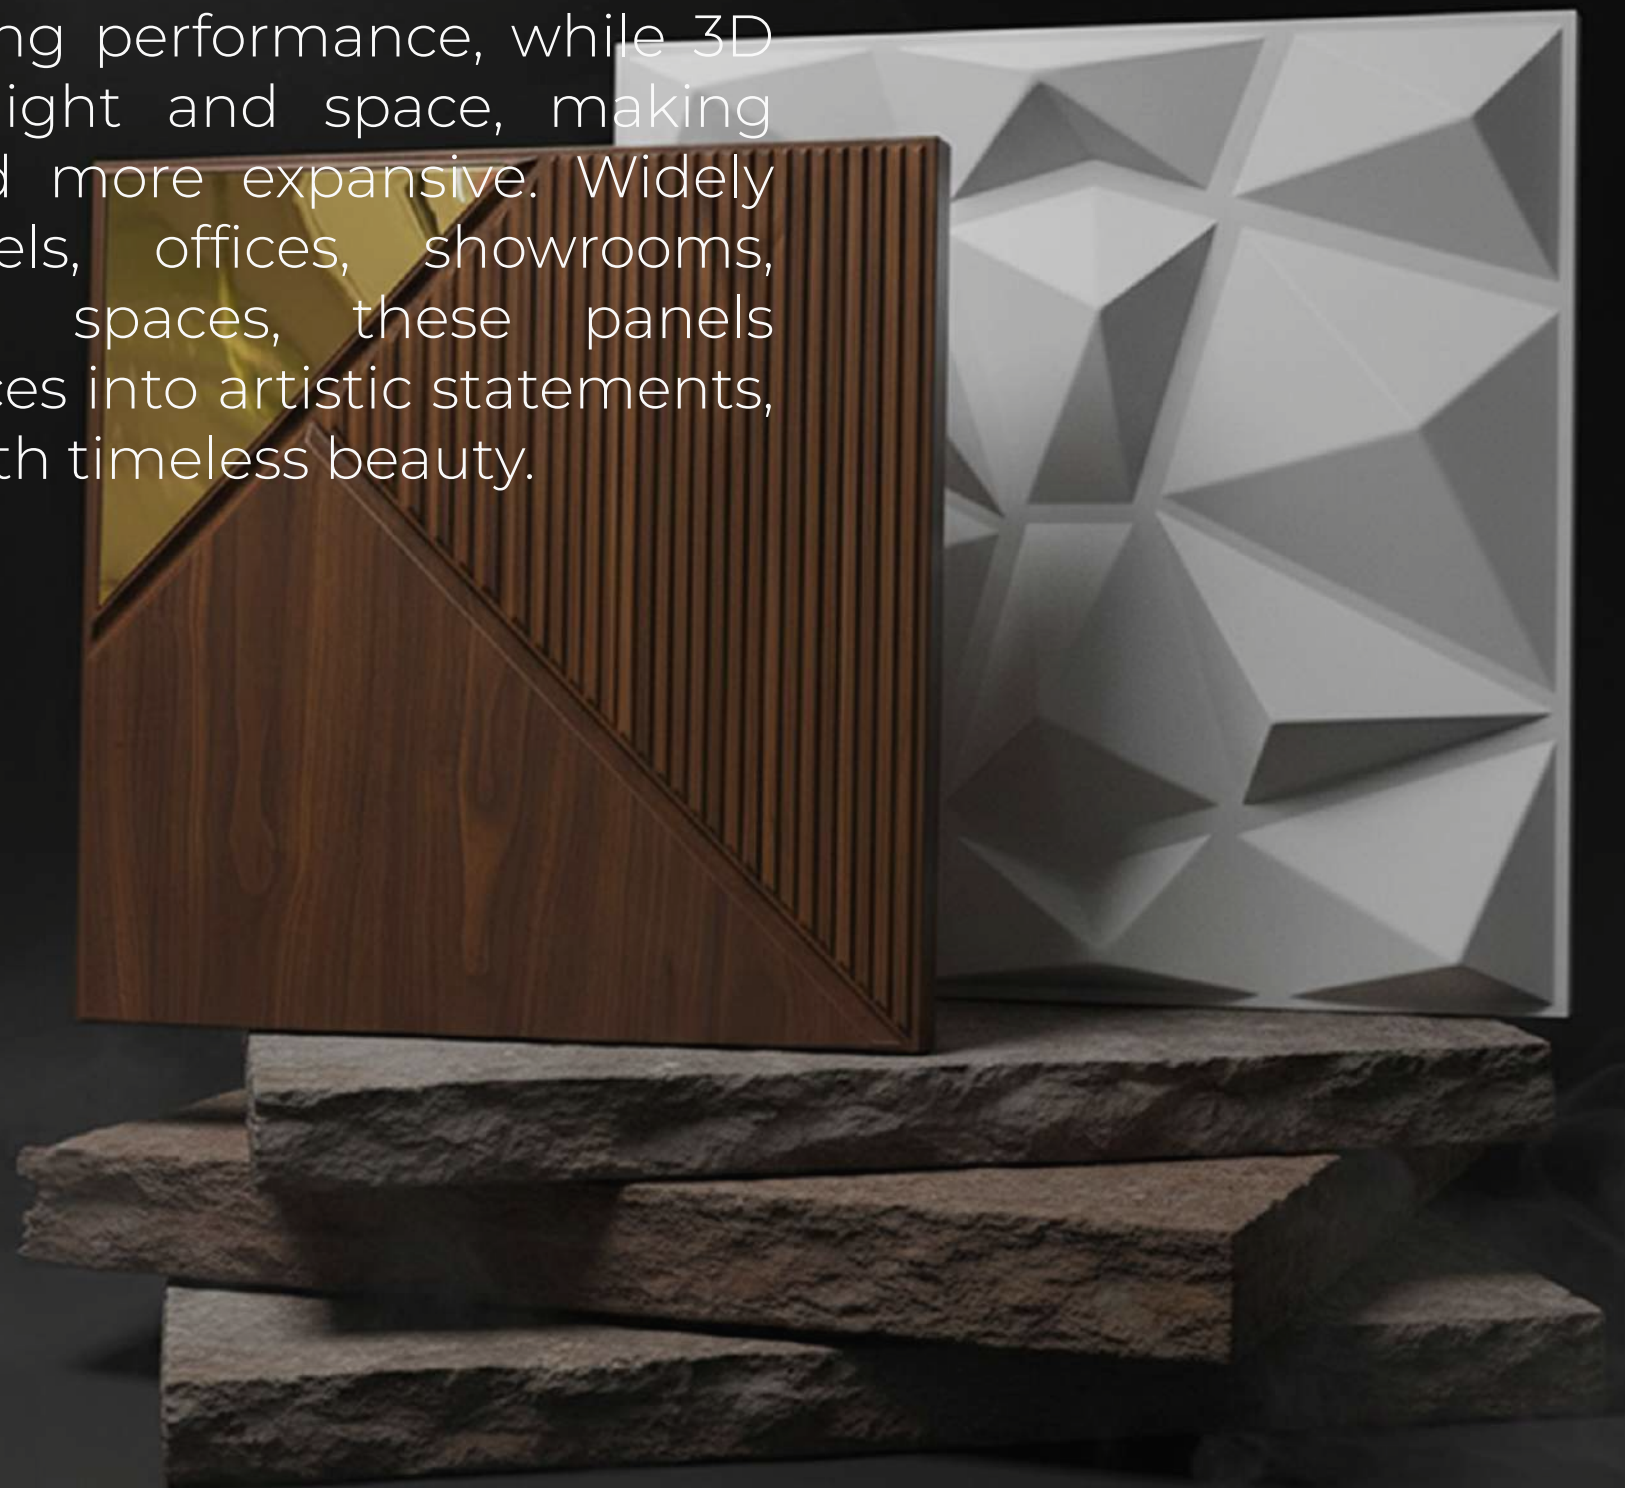

3D panels and 3D mirror panels add depth, elegance, and a striking visual appeal to any interior space. Designed with modern aesthetics in mind, these panels create dynamic textures and reflective effects that instantly enhance walls and ceilings. Made from high-quality, durable materials, they are lightweight, moisture-resistant, termite-proof, and easy to maintain. 3D panels offer excellent sound insulation and long-lasting performance, while 3D mirror panels amplify light and space, making rooms feel brighter and more expansive. Widely used in homes, hotels, offices, showrooms, restaurants, and retail spaces, these panels transform ordinary surfaces into artistic statements, blending functionality with timeless beauty.