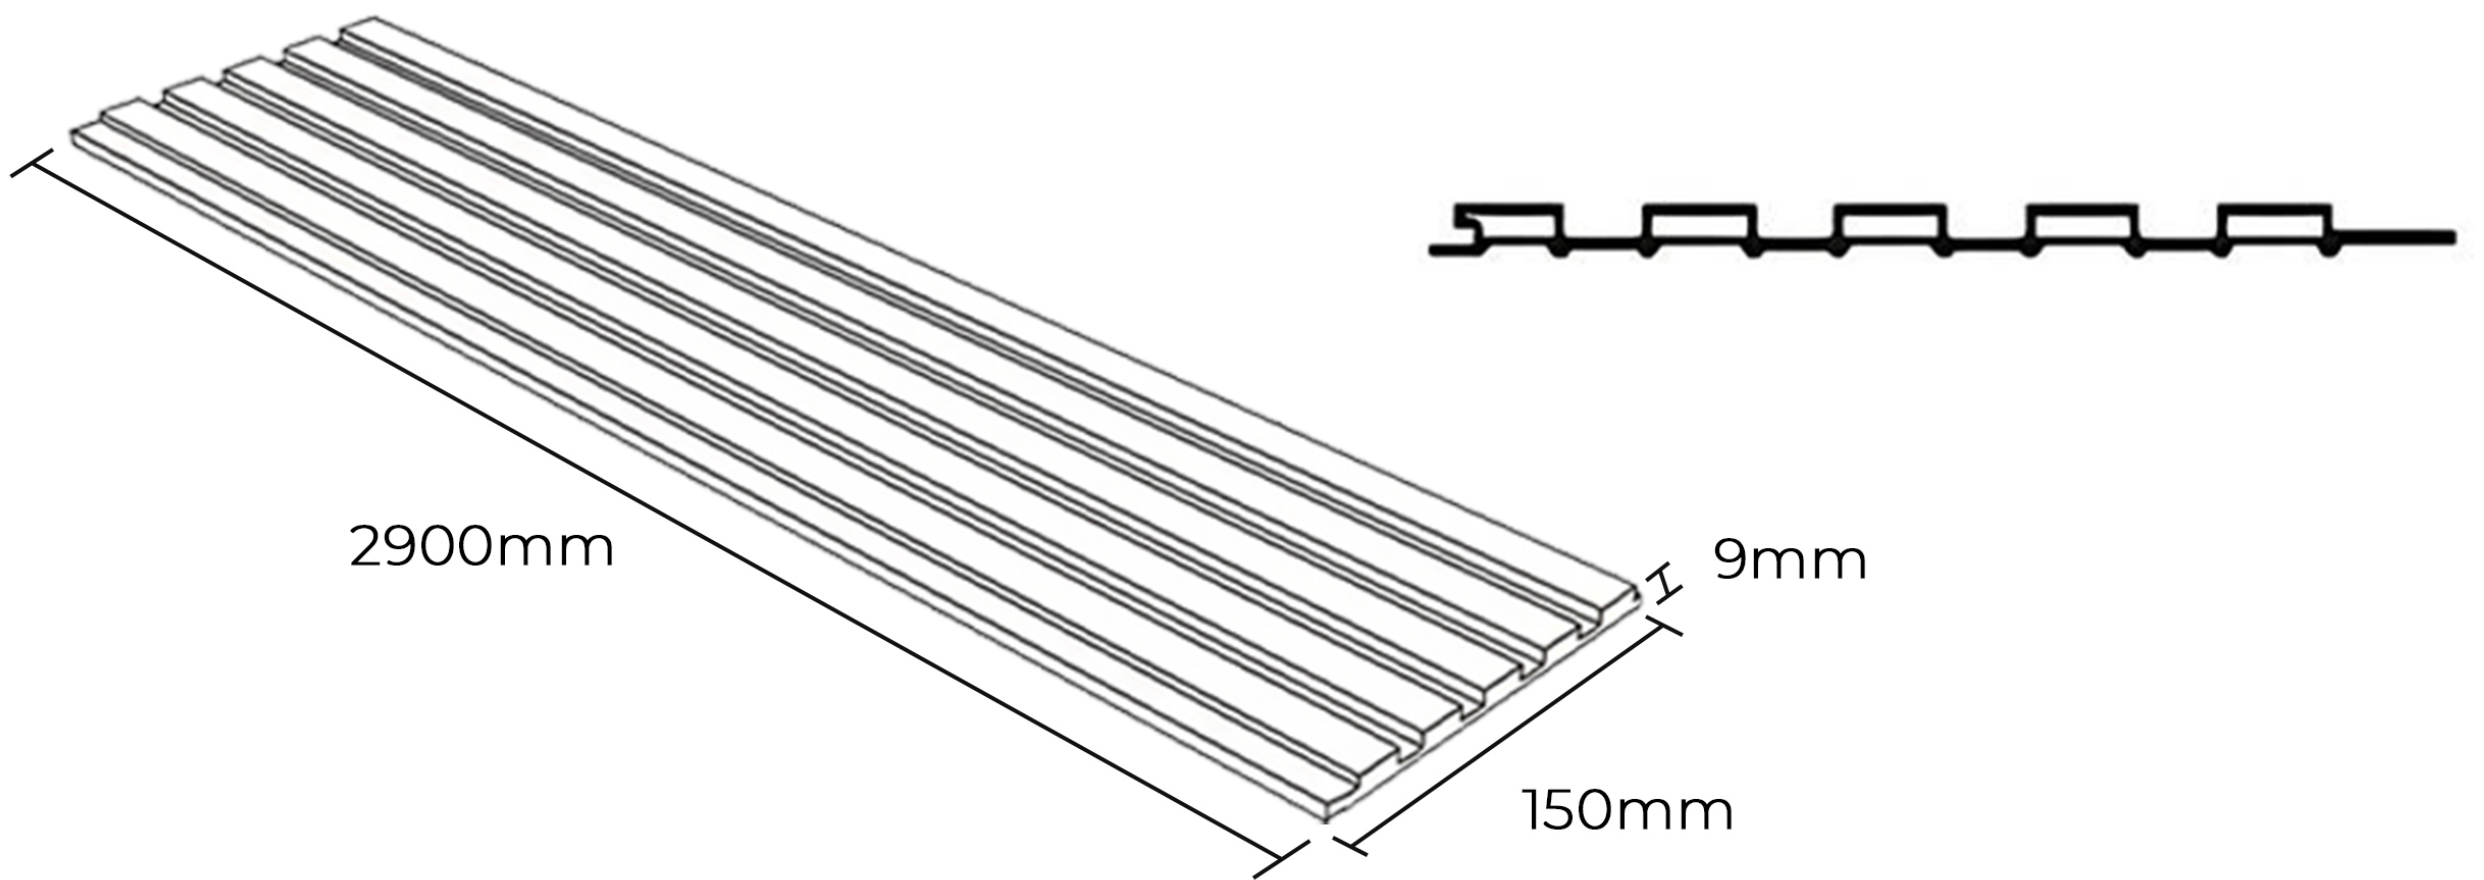

## WPvC Pastel Louvers

ADHAMS WPVC Pastel Louvers offer a modern, elegant solution for walls and ceilings, combining soft pastel aesthetics with durable WPVC strength. Lightweight, moisture- and termite-resistant, and low maintenance, they add a calm, sophisticated charm to homes, offices, and commercial spaces—delivering style and durability in one perfect finish.