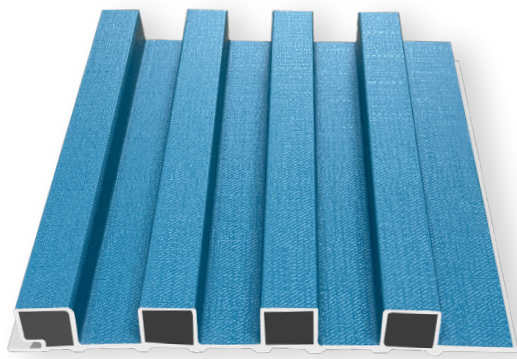

## WPvC Pastel Louvers

ADHAMS WPVC Pastel Louvers offer a modern, elegant solution for walls and ceilings, combining soft pastel aesthetics with durable WPVC strength. Lightweight, moisture- and termite-resistant, and low maintenance, they add a calm, sophisticated charm to homes, offices, and commercial spaces—delivering style and durability in one perfect finish.

color options :

AD 5G - T11  
( Terracotta )

AD 5G - T08  
( colonial green )

AD 5G - T10  
( Aqua blue )

AD 5G - T09  
( orange )

AD 5G - 109  
( Graphite grey )

color options :

AQUA 347 4G