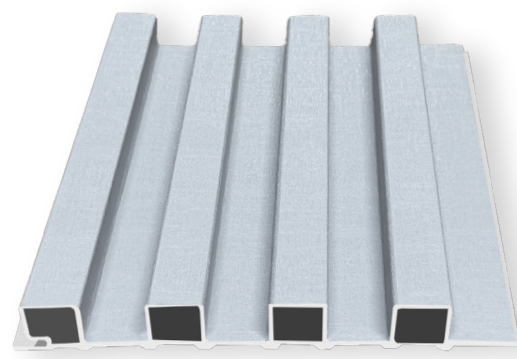

## WPvC Pastel Louvers

ADHAMS WPVC Pastel Louvers offer a modern, elegant solution for walls and ceilings, combining soft pastel aesthetics with durable WPVC strength. Lightweight, moisture- and termite-resistant, and low maintenance, they add a calm, sophisticated charm to homes, offices, and commercial spaces—delivering style and durability in one perfect finish.

color options :

AD 5G - T11  
( Terracotta )

AD 5G - T08  
( colonial green )

AD 5G - T10  
( Aqua blue )

AD 5G - T09  
( orange )

AD 5G - 109  
( Graphite grey )

color options :

AQUA 347 4G