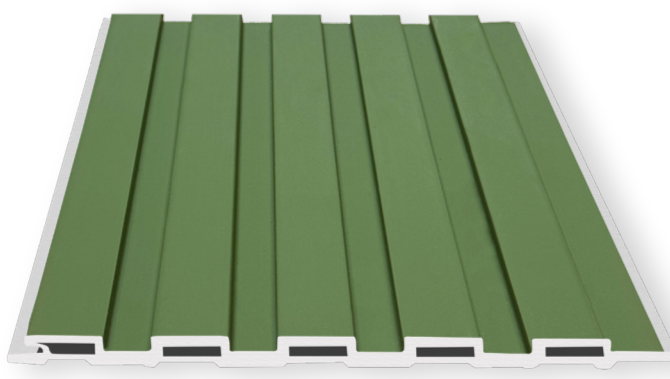

AD 5G - T08
(colonial green)