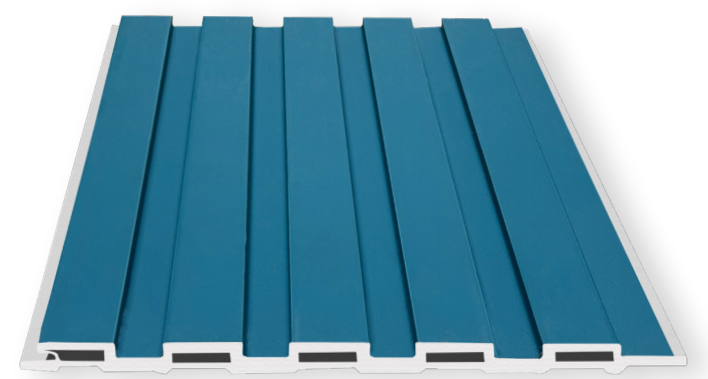

AD 5G - T10
(Aqua blue)