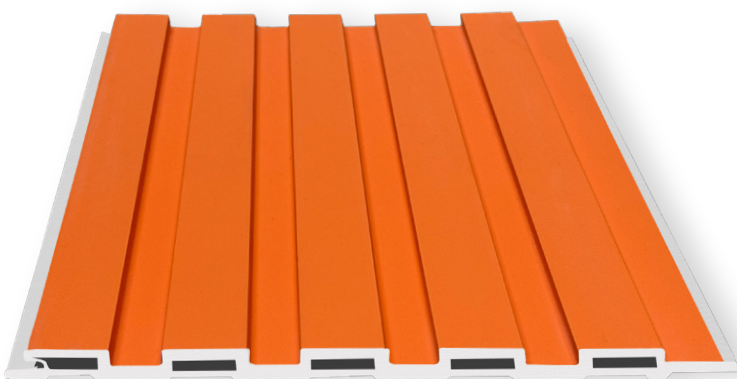

## WPvC Pastel Louvers

ADHAMS WPVC Pastel Louvers offer a modern, elegant solution for walls and ceilings, combining soft pastel aesthetics with durable WPVC strength. Lightweight, moisture- and termite-resistant, and low maintenance, they add a calm, sophisticated charm to homes, offices, and commercial spaces—delivering style and durability in one perfect finish.

color options :

AD 5G - T11  
( Terracotta )

AD 5G - T08  
( colonial green )

AD 5G - T10  
( Aqua blue )

AD 5G - T09  
( orange )

AD 5G - 109  
( Graphite grey )

color options :

AQUA 347 4G