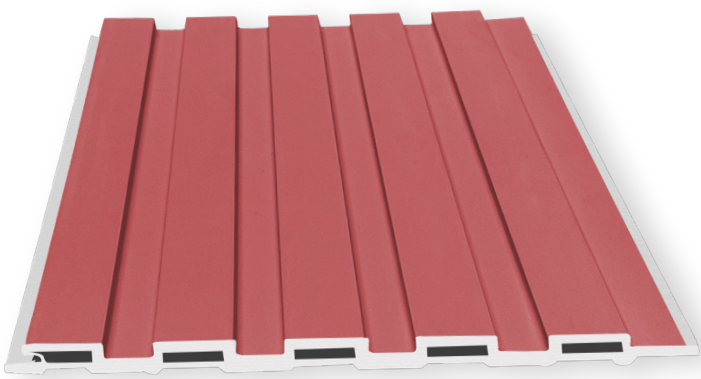

AD 5G - T11
(Terracotta)