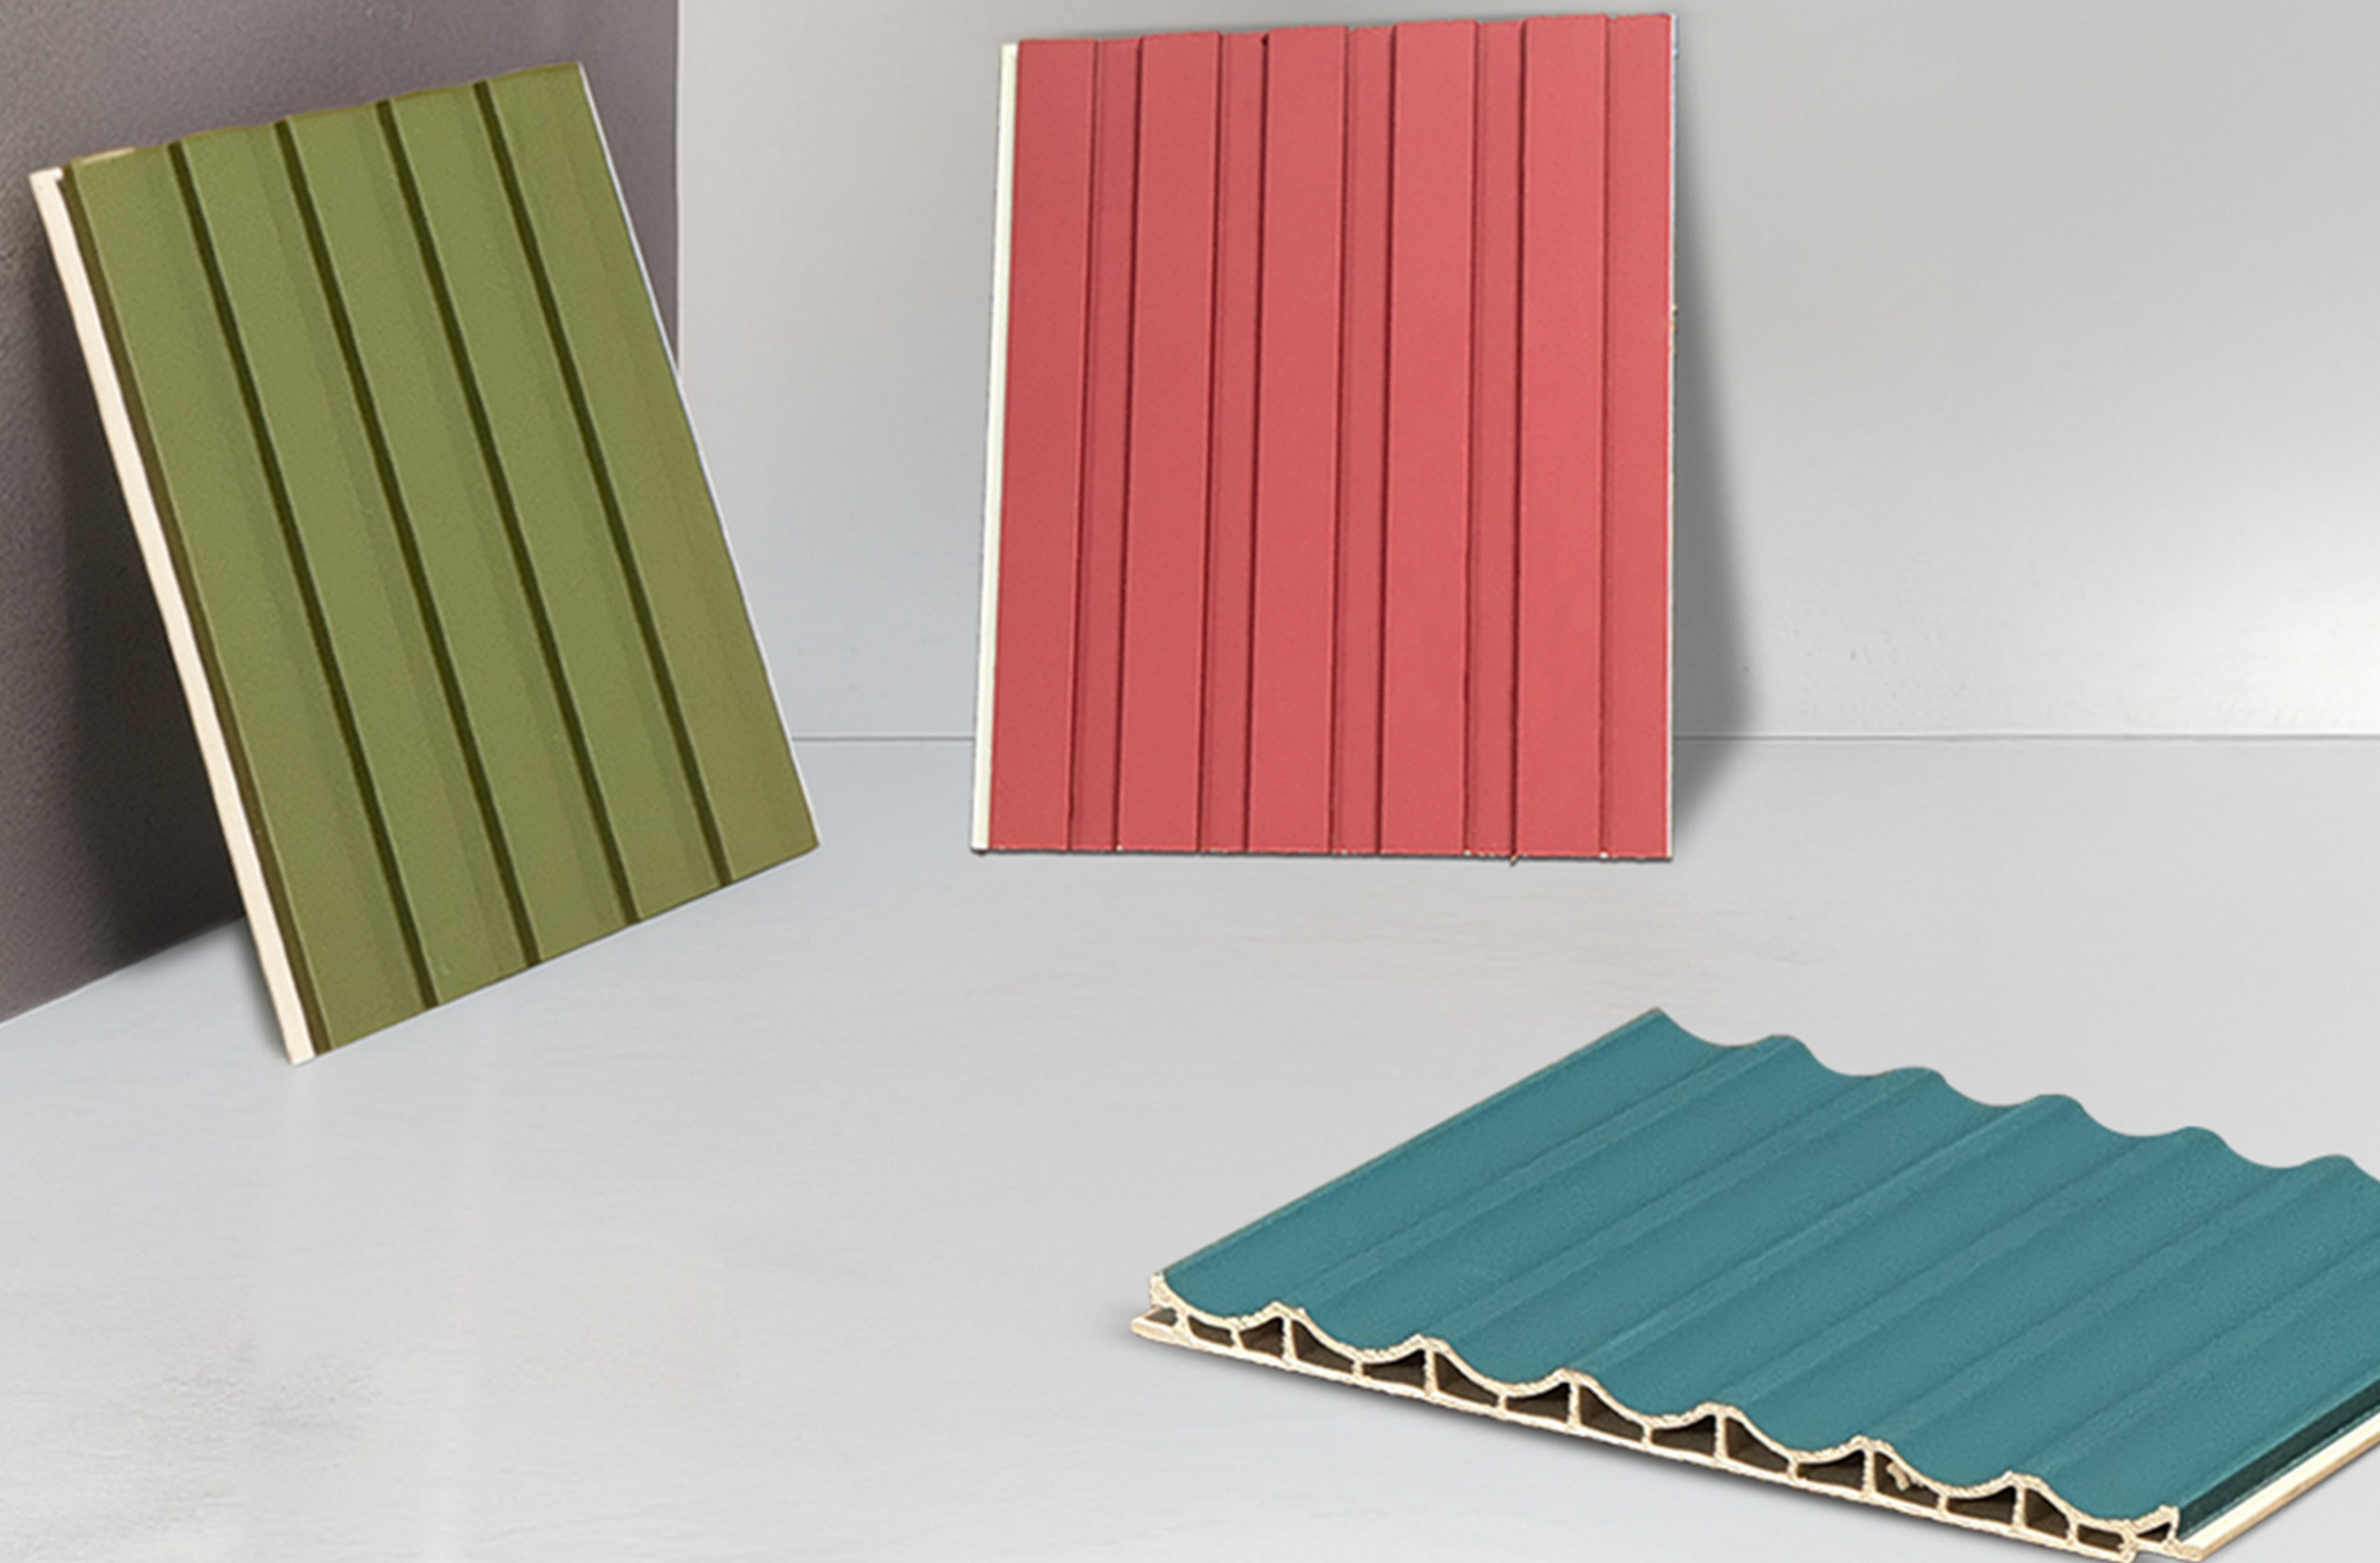

## WPvC Pastel Louvers

ADHAMS WPVC Pastel Louvers offer a modern, elegant solution for walls and ceilings, combining soft pastel aesthetics with durable WPVC strength. Lightweight, moisture- and termite-resistant, and low maintenance, they add a calm, sophisticated charm to homes, offices, and commercial spaces—delivering style and durability in one perfect finish.