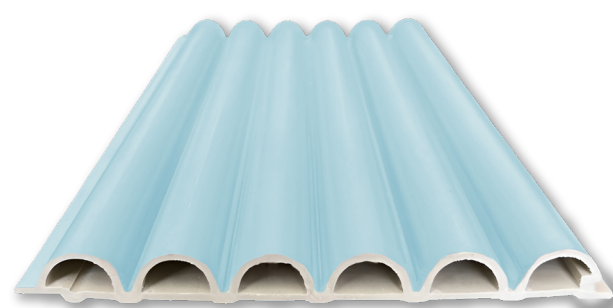

AD CV-L BLUE